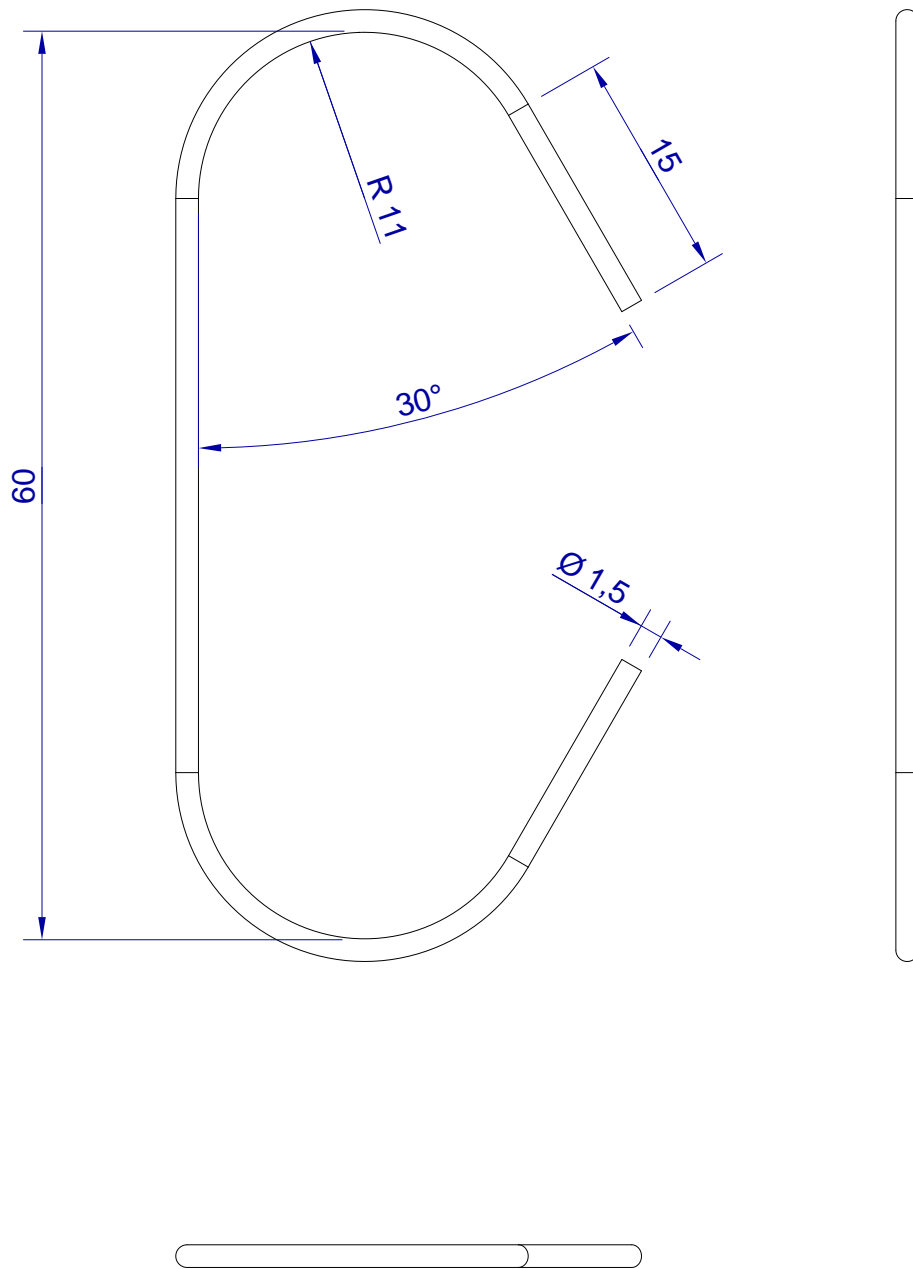

This drawing is HangOn AB property. It can't be reproduced or communicated without our written agreement

hang<sup>®</sup>  
On

Product no.  
060X1,5 PR11X2  
Description  
Hook, stock item