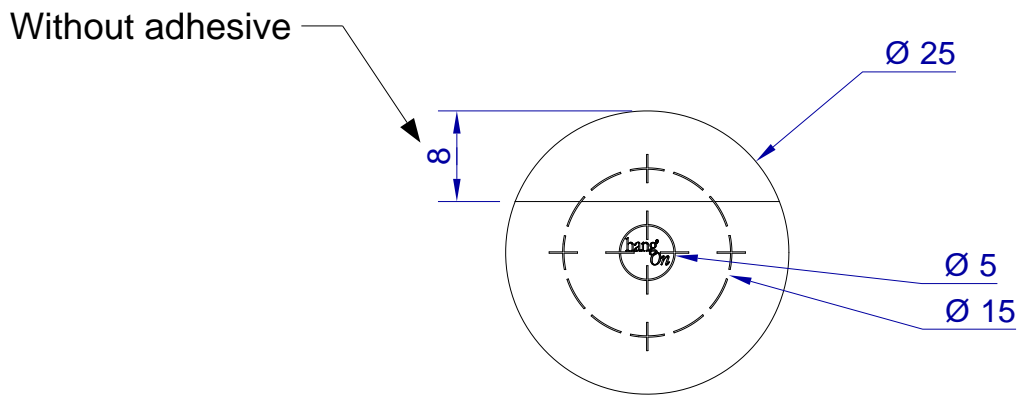

This drawing is HangOn AB property. It can't be reproduced or communicated without our written agreement

Product no.

ERT 025

Description

Disc with tab and target rings