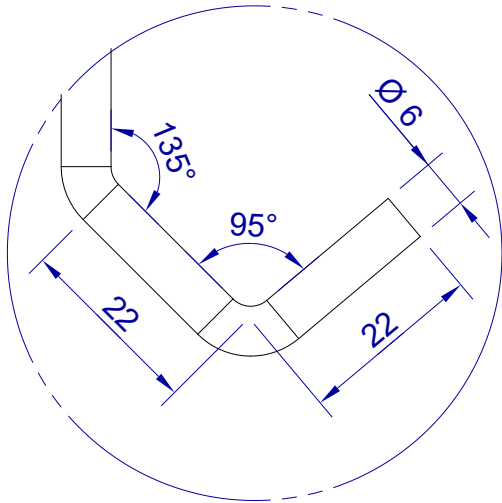

This drawing is HangOn AB property. It can't be reproduced or communicated without our written agreement

hang<sup>®</sup>  
On

Product no.  
1000x6,0 PDVX2  
Description  
Hook, stock item