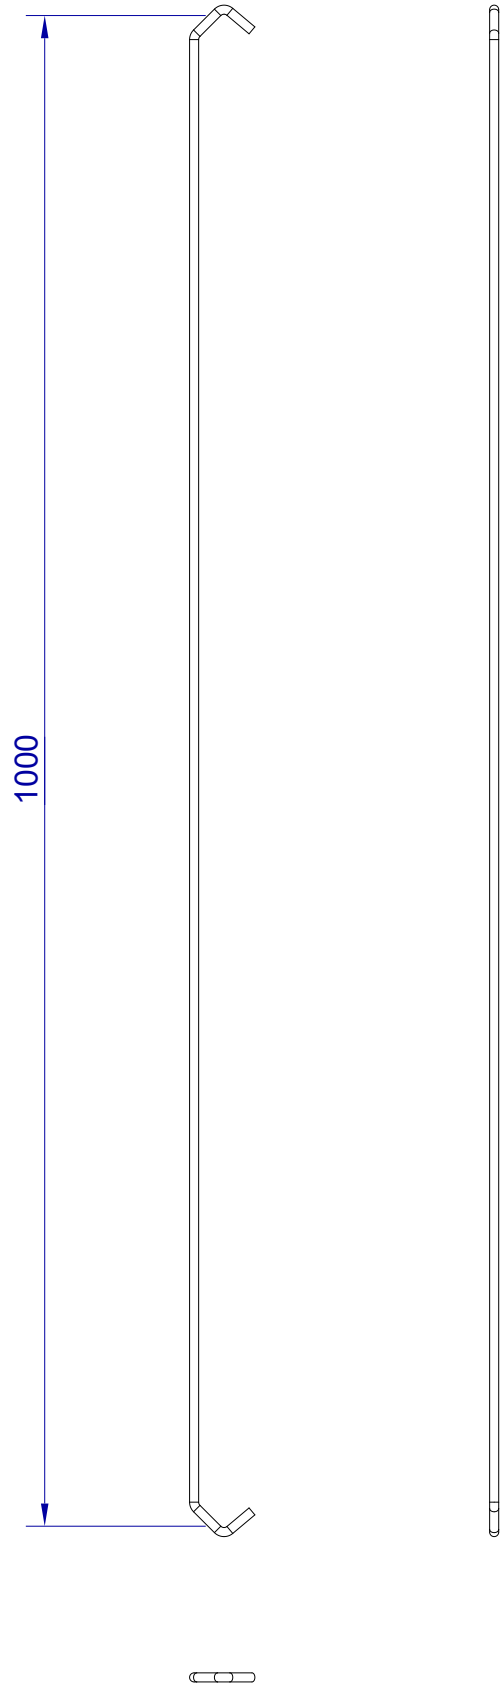

This drawing is HangOn AB property. It can't be reproduced or communicated without our written agreement

hang<sup>®</sup>  
On

Product no.  
1000x6,0 PDVX2  
Description  
Hook, stock item