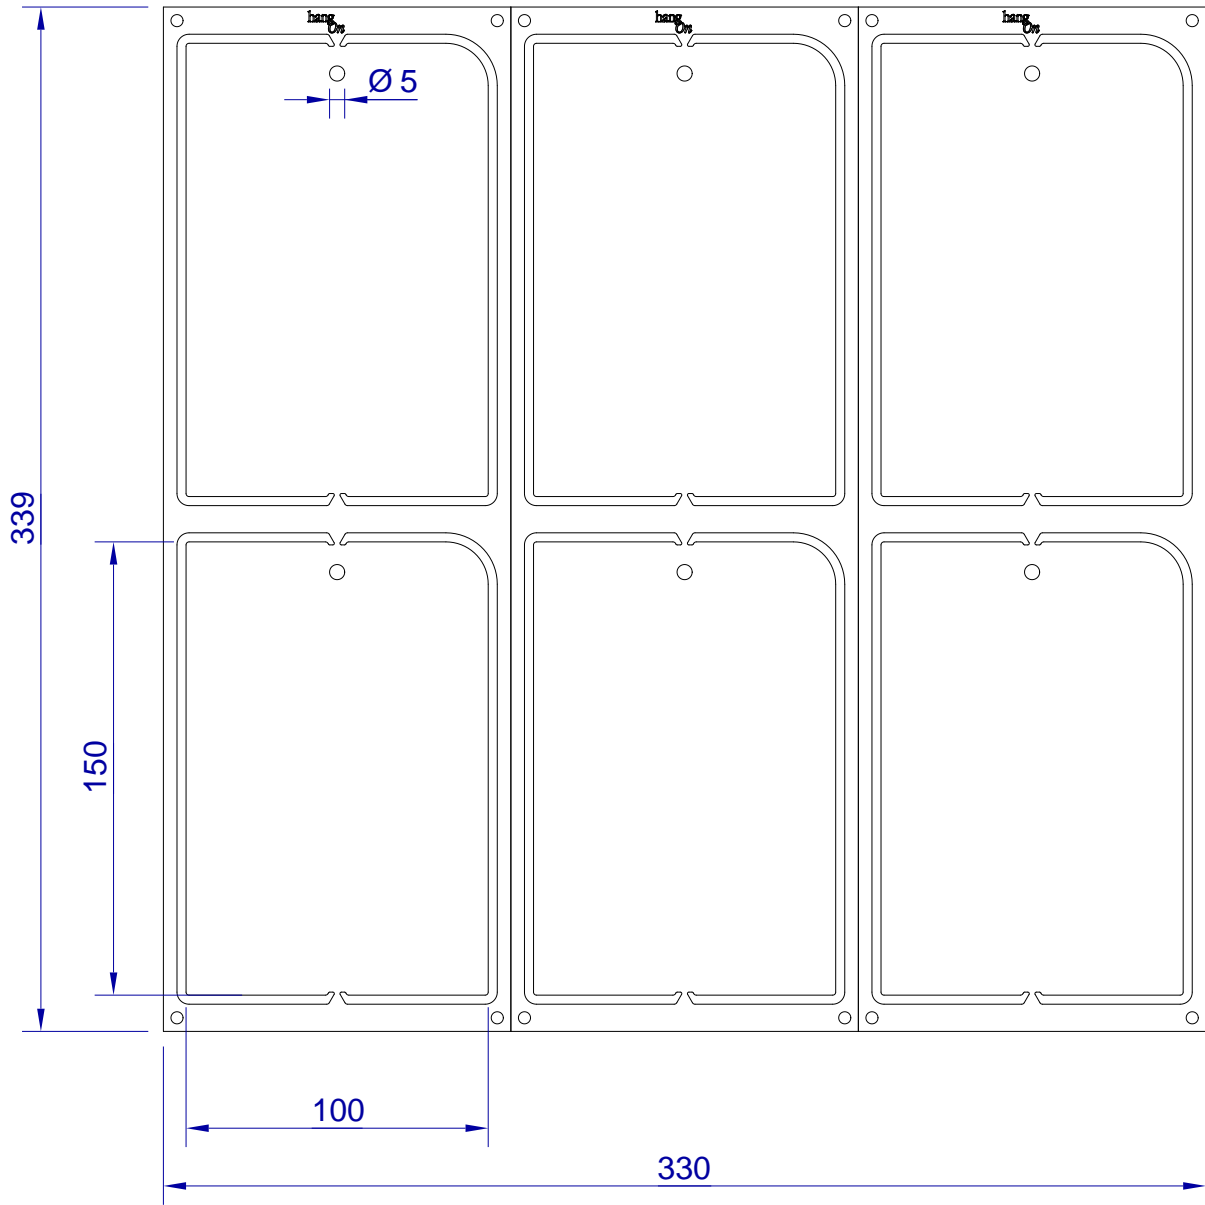

This drawing is HangOn AB property. It can't be reproduced or communicated without our written agreement

Product no.

KOP 100X150 6A

Description

HangOn Test panels with protective film, Alu