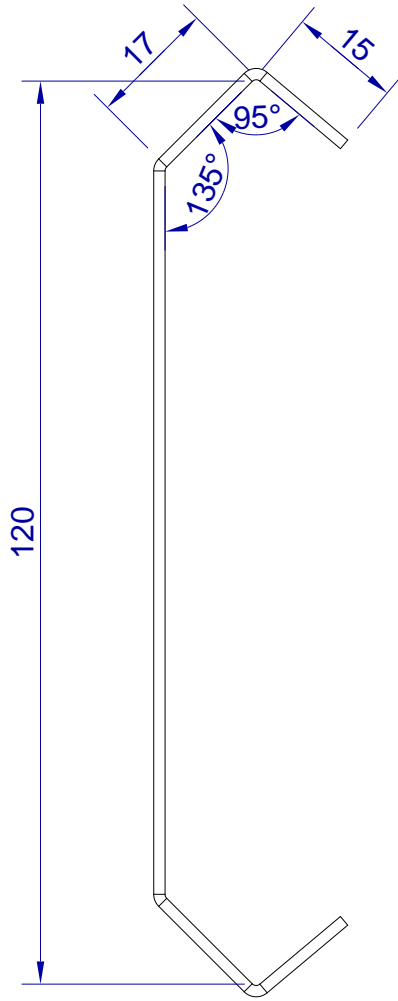

This drawing is HangOn AB property. It can't be reproduced or communicated without our written agreement

hang[®]
On

Product no.
F120X1,5 PDVX2
Description
Fixed hooks