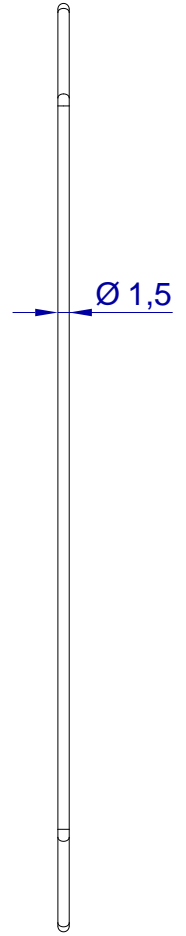

This drawing is HangOn AB property. It can't be reproduced or communicated without our written agreement

hang[®]
On

Product no.
F120X1,5 PDVX2
Description
Fixed hooks