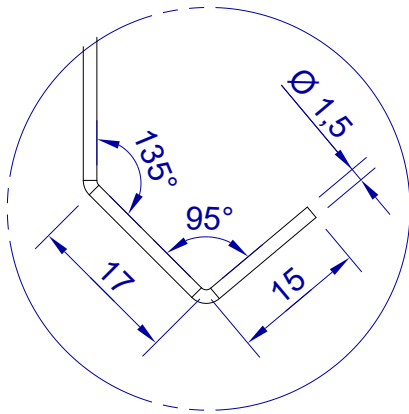

This drawing is HangOn AB property. It can't be reproduced or communicated without our written agreement

hang[®]
On

Product no.
600x1,5 PDVX2
Description
Hook, stock item