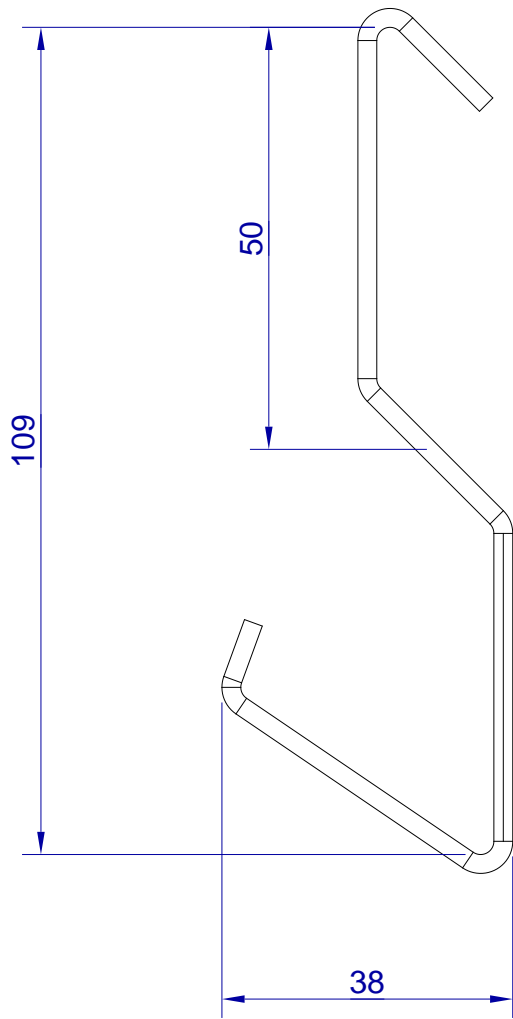

This drawing is HangOn AB property. It can't be reproduced or communicated without our written agreement

hang<sup>®</sup>  
On

Product no.

ROB 50X2,5 D35

Description

Pipe hook type B for pipes Ø35

2026-02-19 15:00