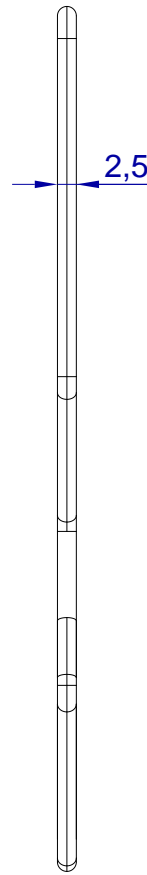

This drawing is HangOn AB property. It can't be reproduced or communicated without our written agreement

hang<sup>®</sup>  
On

Product no.

ROB 50X2,5 D35

Description

Pipe hook type B for pipes Ø35

2026-02-19 15:00