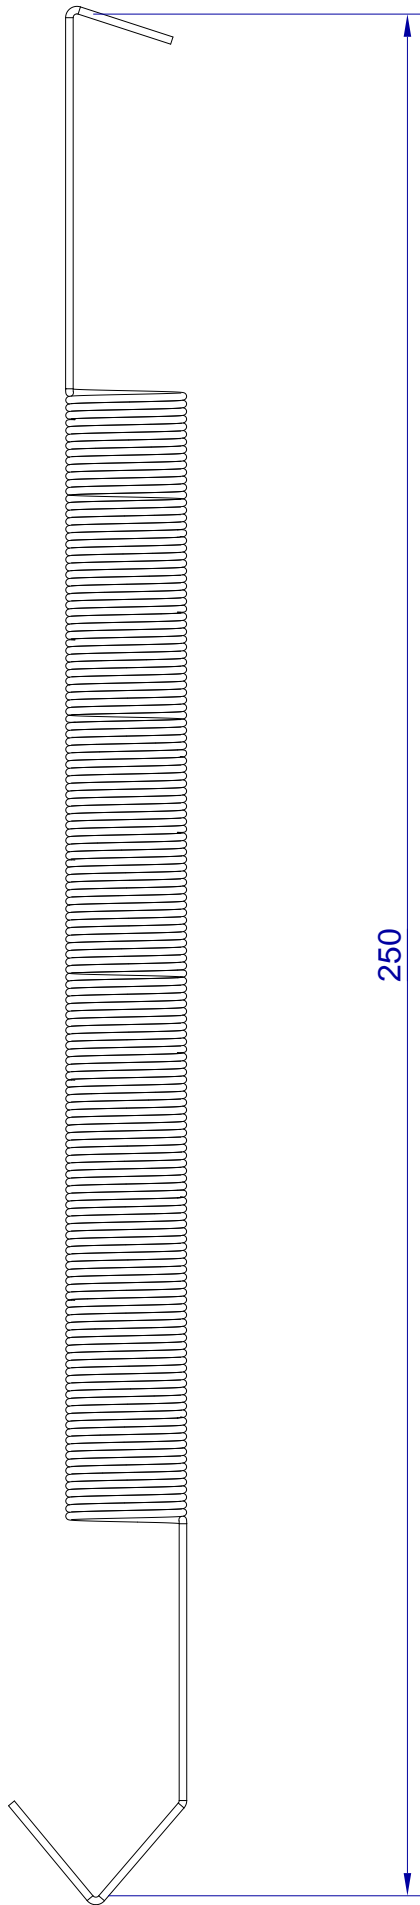

This drawing is HangOn AB property. It can't be reproduced or communicated without our written agreement

hang[®]
On

Product no.	PS 250x1,0 D16
Description	Spring