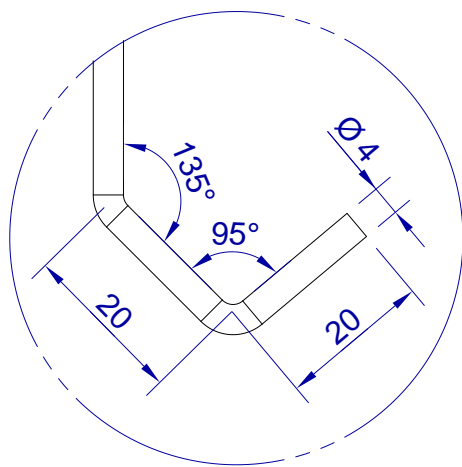

This drawing is HangOn AB property. It can't be reproduced or communicated without our written agreement

hang<sup>®</sup>  
On

Product no.  
300X4,0 90DVX2  
Description  
Hook, stock item