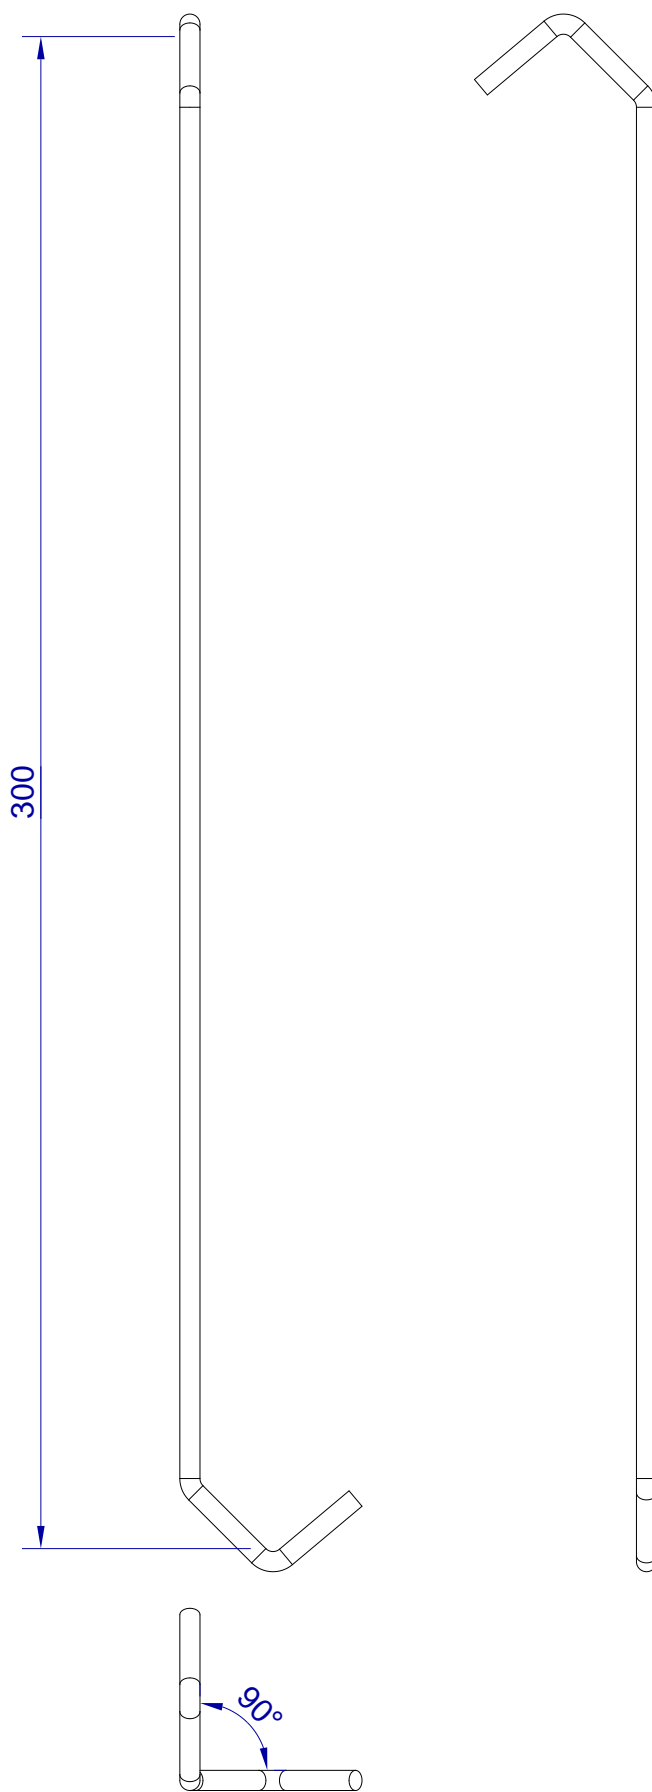

This drawing is HangOn AB property. It can't be reproduced or communicated without our written agreement

hang<sup>®</sup>  
On

Product no.  
300X4,0 90DVX2  
Description  
Hook, stock item