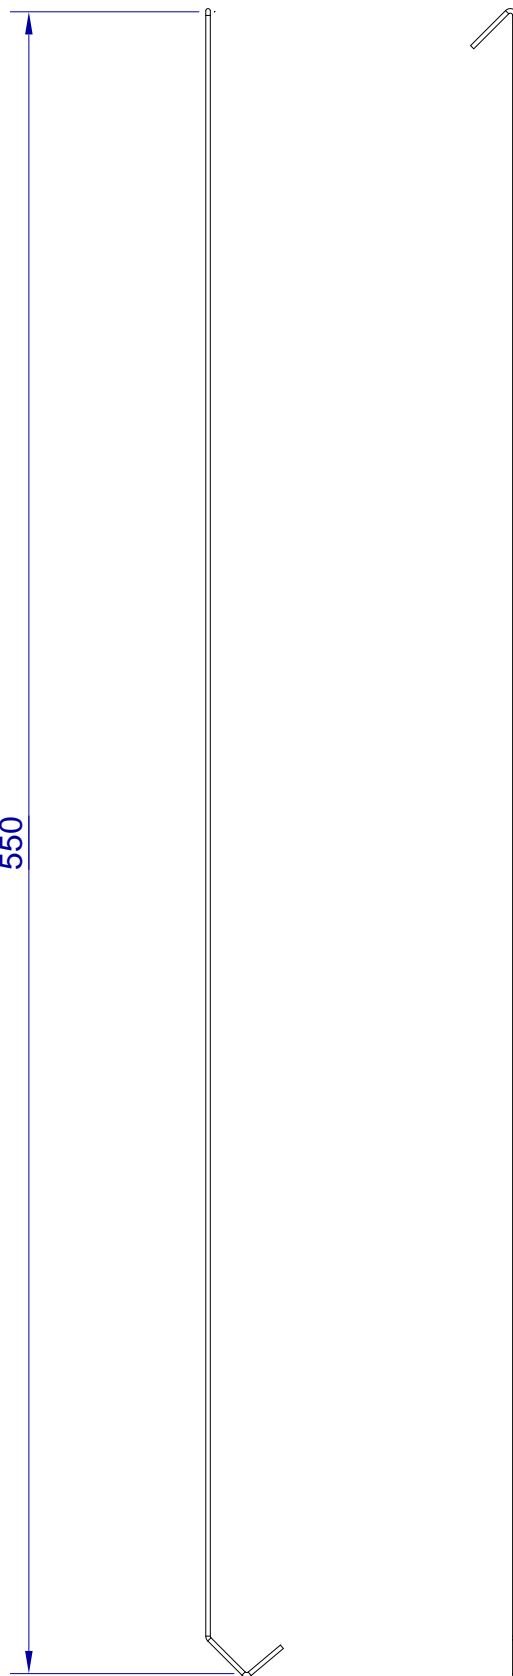

This drawing is HangOn AB property. It can't be reproduced or communicated without our written agreement

550

hang[®]
On

Product no.
550X1,5 90DV
Description
Hook