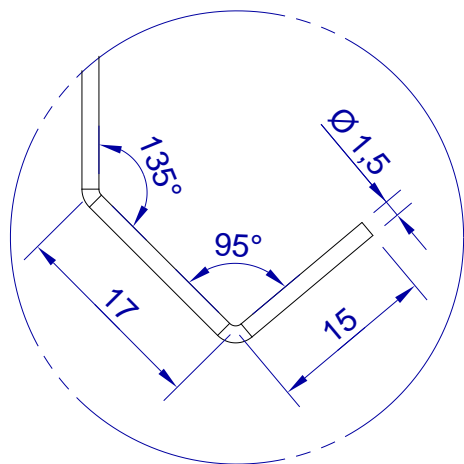

This drawing is HangOn AB property. It can't be reproduced or communicated without our written agreement

550

hang[®]
On

Product no.
550X1,5 90DV
Description
Hook