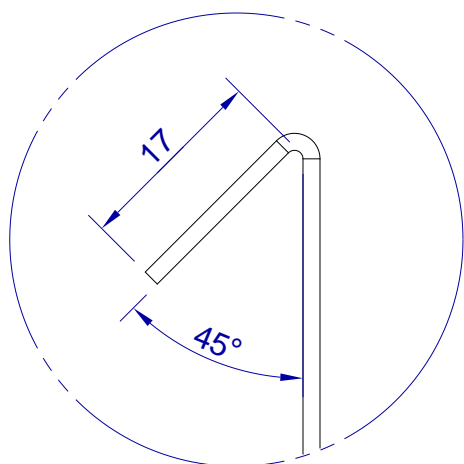

This drawing is HangOn AB property. It can't be reproduced or communicated without our written agreement

550

hang[®]
On

Product no.
550X1,5 90DV
Description
Hook