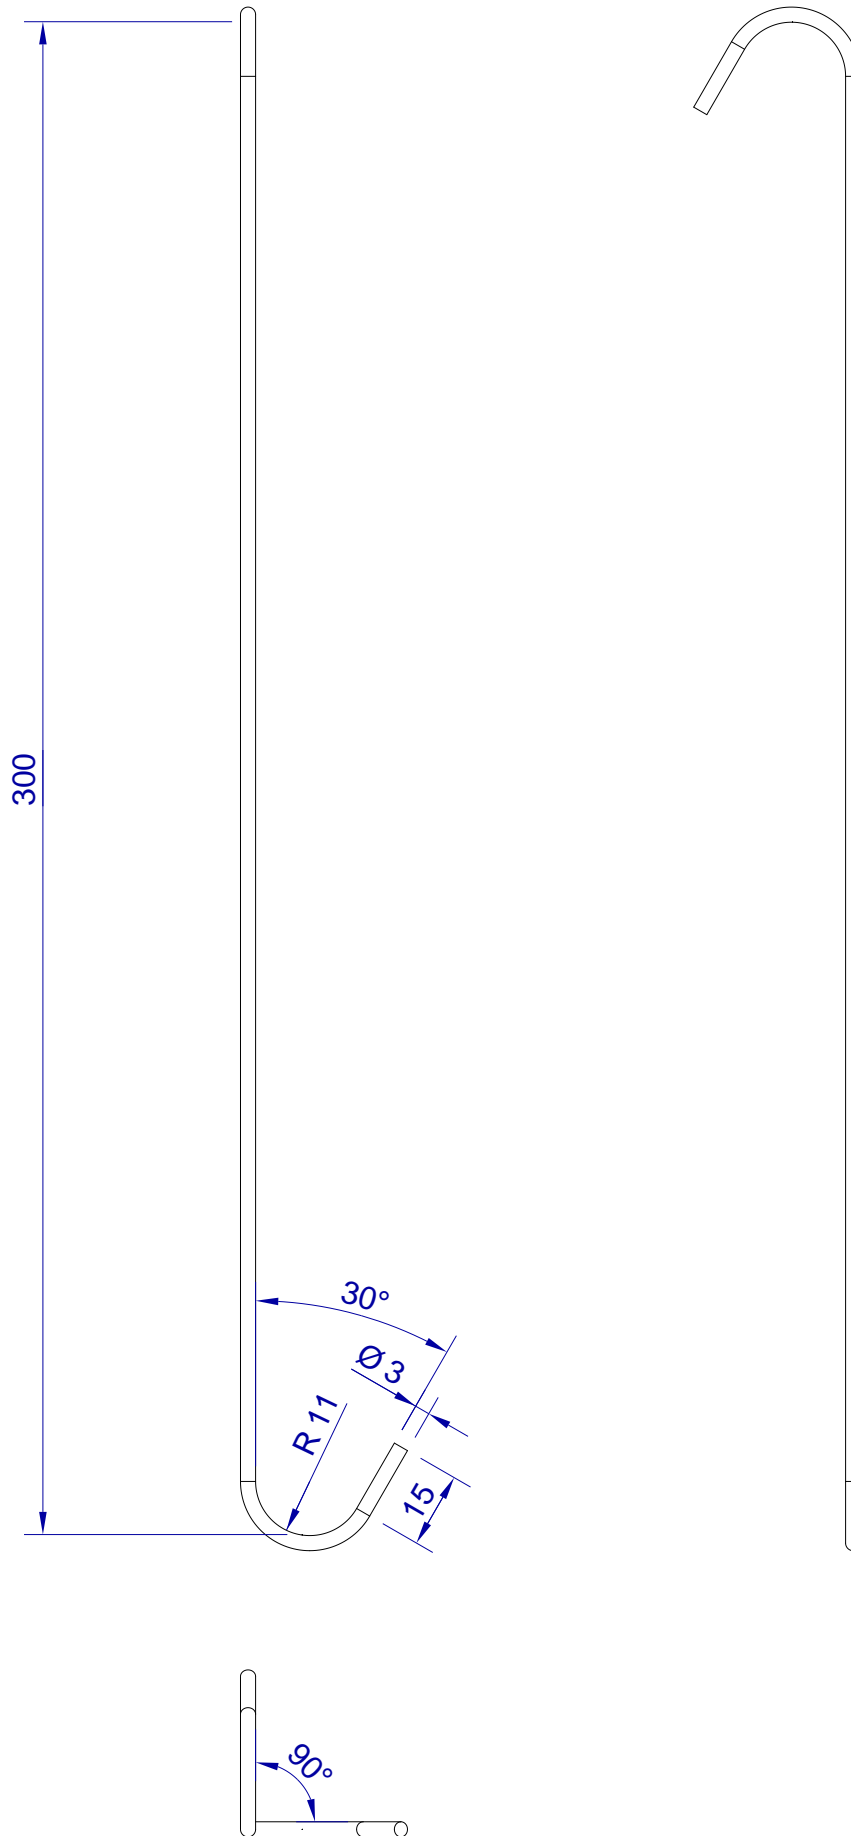

This drawing is HangOn AB property. It can't be reproduced or communicated without our written agreement

hang[®]
On

Product no.
300X3,0 90RX2

Description
Hook, stock item