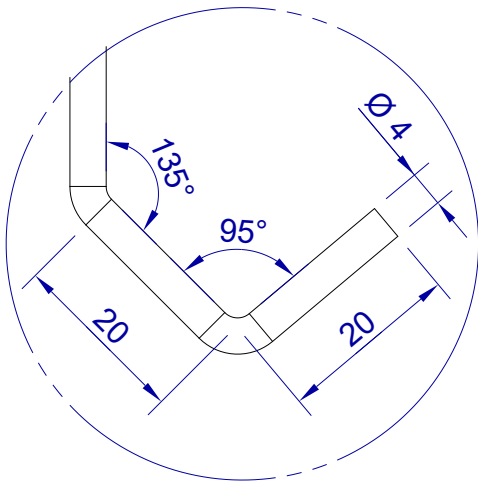

This drawing is HangOn AB property. It can't be reproduced or communicated without our written agreement

hang<sup>®</sup>  
On

Product no.  
700X4,0 PDVX2  
Description  
Hook, stock item