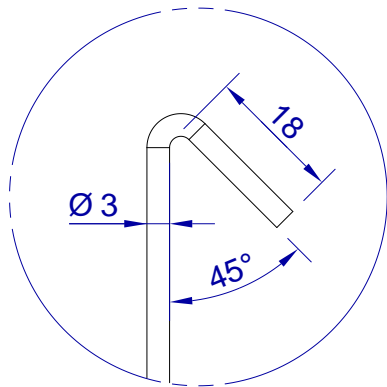

This drawing is HangOn AB property. It can't be reproduced or communicated without our written agreement

hang[®]
On

Product no.
700x3,0 PDV

Description
Hook, stock item