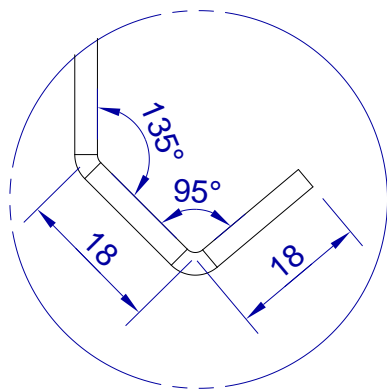

This drawing is HangOn AB property. It can't be reproduced or communicated without our written agreement

hang[®]
On

Product no.
700x3,0 PDV

Description
Hook, stock item