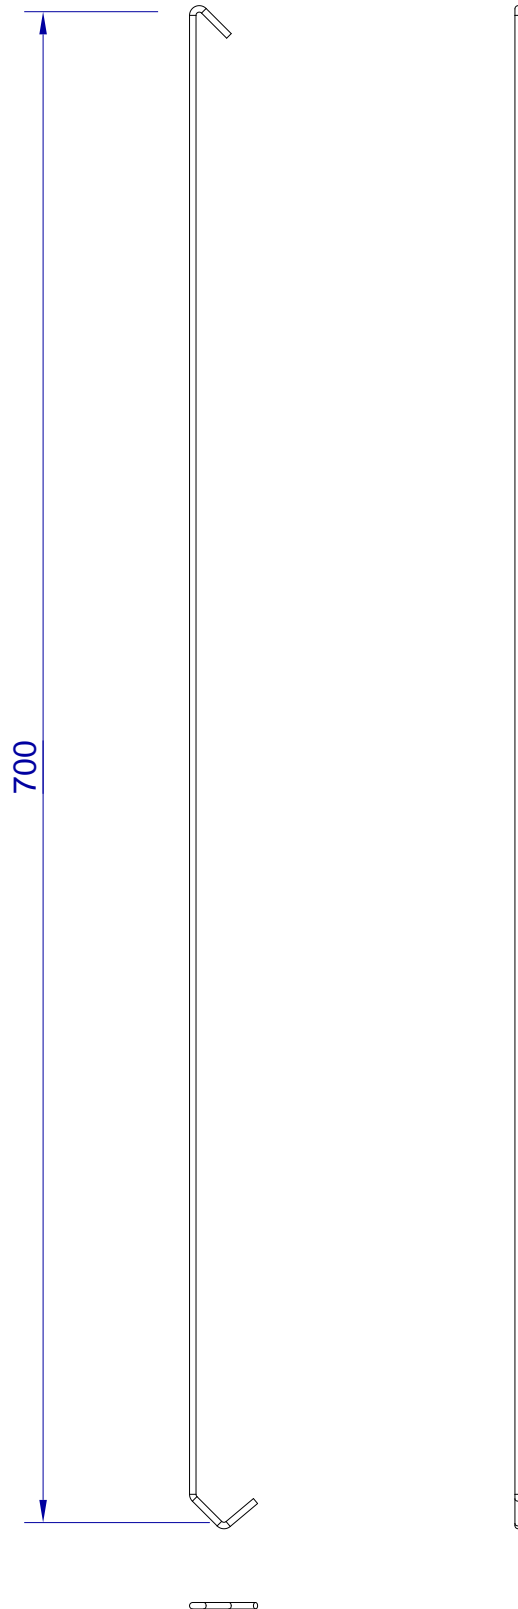

This drawing is HangOn AB property. It can't be reproduced or communicated without our written agreement

hang[®]
On

Product no.
700x3,0 PDV

Description
Hook, stock item