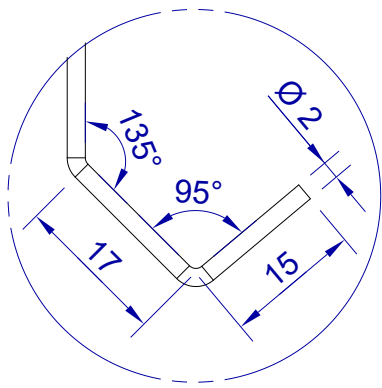

This drawing is HangOn AB property. It can't be reproduced or communicated without our written agreement

Product no.

1000X2,0 PDVX2

Description

Hook, stock item NEW BOX QTY