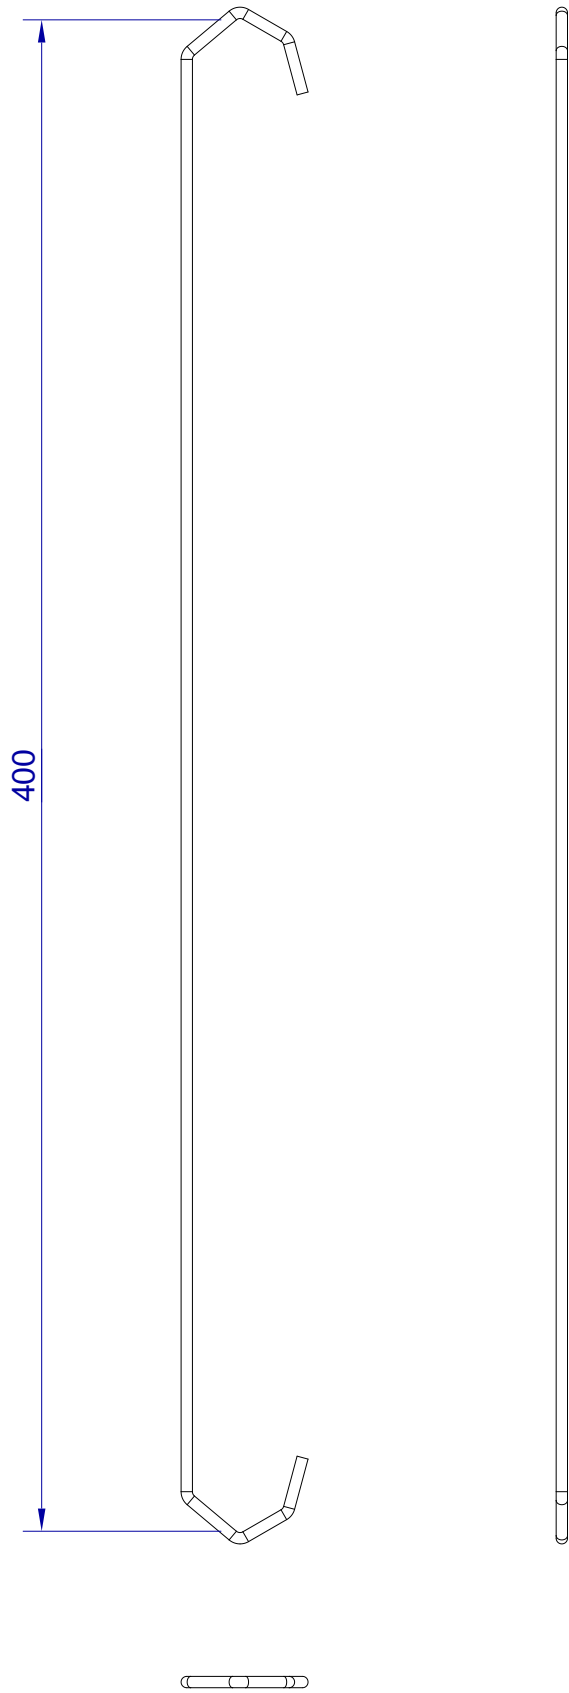

This drawing is HangOn AB property. It can't be reproduced or communicated without our written agreement

hang[®]
On

Product no.
400X3,0 PTRVX2
Description
Hook, stock item