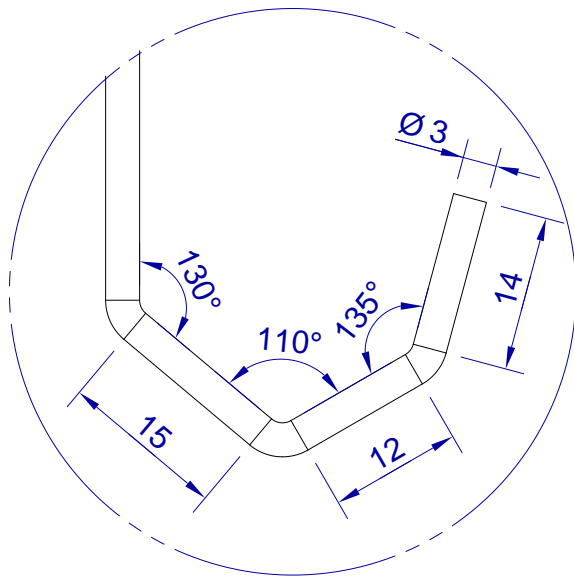

This drawing is HangOn AB property. It can't be reproduced or communicated without our written agreement

hang[®]
On

Product no.
400X3,0 PTRVX2
Description
Hook, stock item