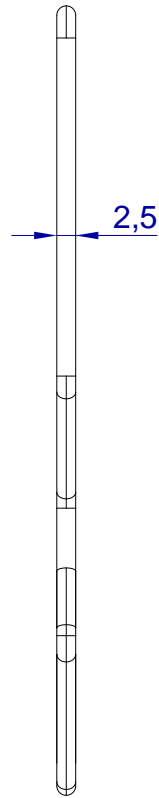

This drawing is HangOn AB property. It can't be reproduced or communicated without our written agreement

hang[®]
On

Product no.

ROB 50X2,5 D30

Description

Pipe hook type B for pipes Ø30

2026-02-19 14:57