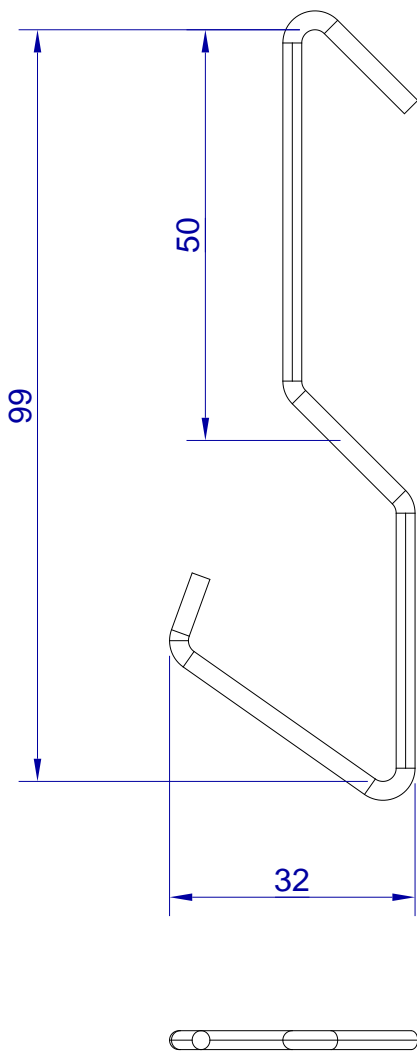

This drawing is HangOn AB property. It can't be reproduced or communicated without our written agreement

hang[®]
On

Product no.

ROB 50X2,5 D30

Description

Pipe hook type B for pipes Ø30

2026-02-19 14:57