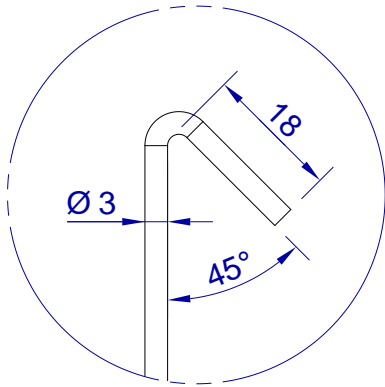

This drawing is HangOn AB property. It can't be reproduced or communicated without our written agreement

hang[®]
On

Product no.
400X3,0 PDV

Description
Hook, stock item