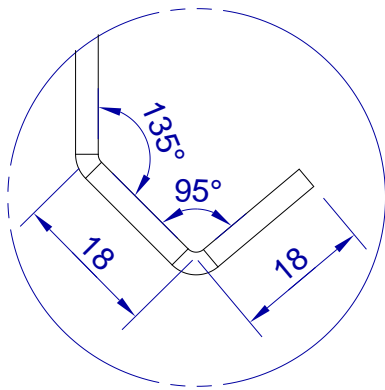

This drawing is HangOn AB property. It can't be reproduced or communicated without our written agreement

hang[®]
On

Product no.
400X3,0 PDV

Description
Hook, stock item