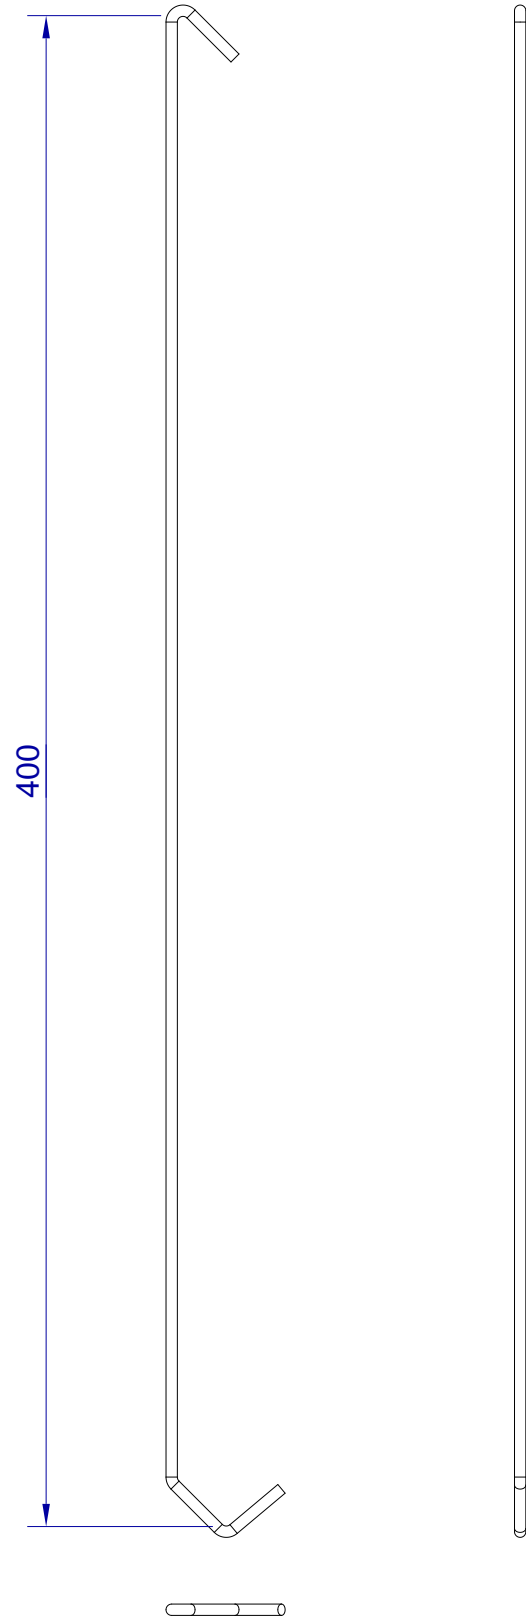

This drawing is HangOn AB property. It can't be reproduced or communicated without our written agreement

hang[®]
On

Product no.
400X3,0 PDV

Description
Hook, stock item