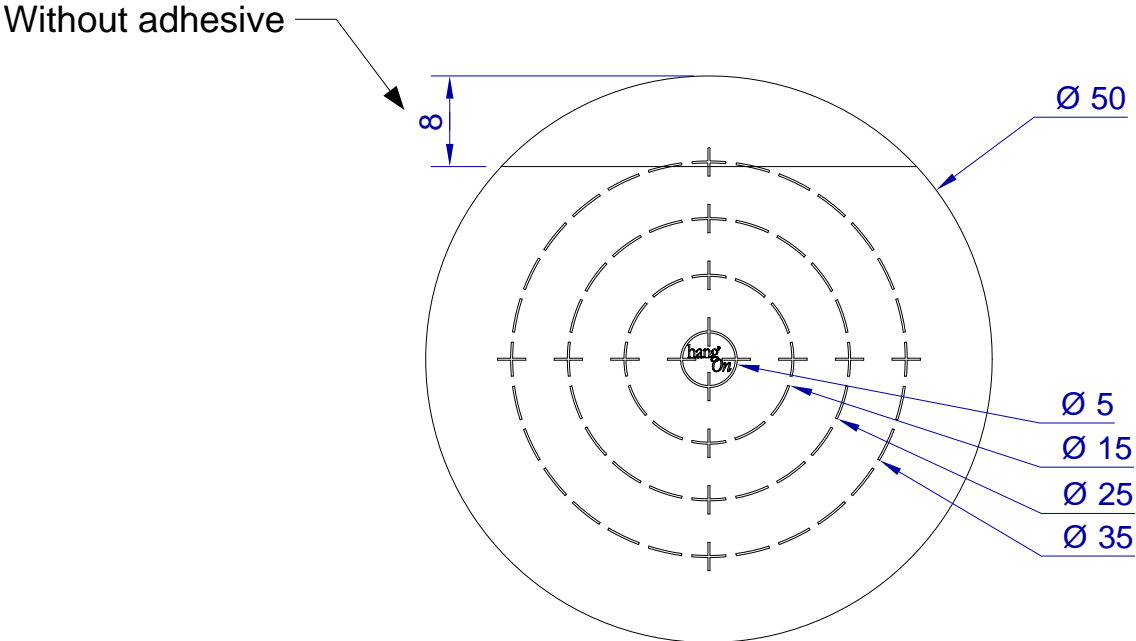

This drawing is HangOn AB property. It can't be reproduced or communicated without our written agreement

Product no.
ERT 050

Description
Disc with tab and target rings