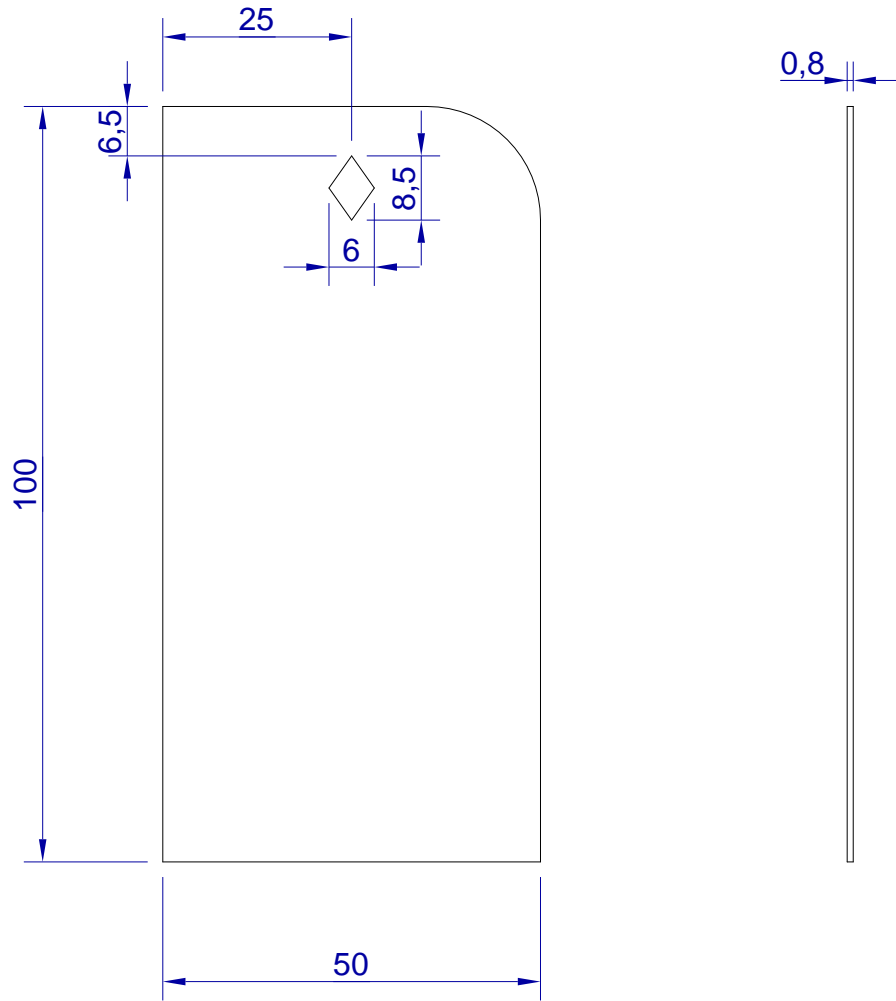

This drawing is HangOn AB property. It can't be reproduced or communicated without our written agreement

hang[®]
On

Product no.
PPA 50X100

Description
Single test panel aluminium