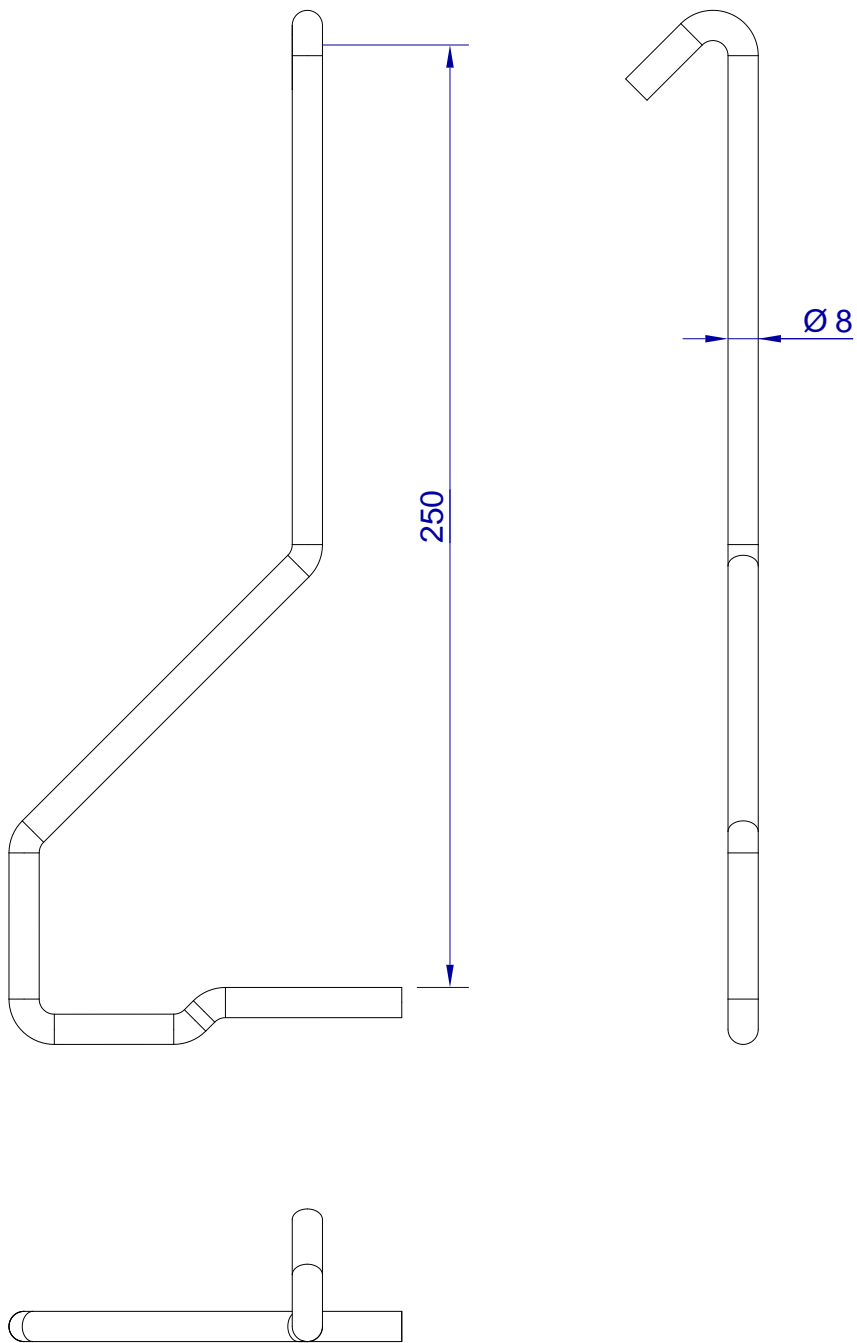

This drawing is HangOn AB property. It can't be reproduced or communicated without our written agreement

hang<sup>®</sup>  
On

Product no.  
HPY T 250X8,0 90  
Description  
Top hook