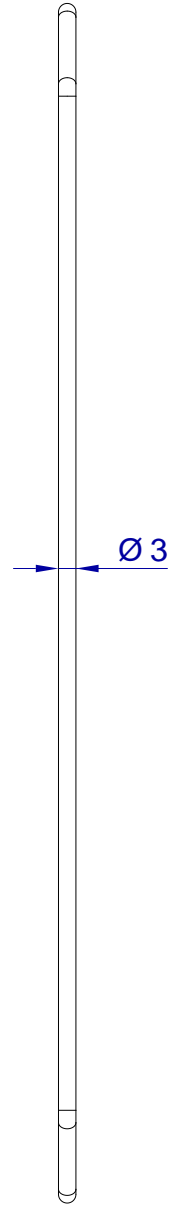

This drawing is HangOn AB property. It can't be reproduced or communicated without our written agreement

hang<sup>®</sup>  
On

Product no.

F200X3,0 PDVX2

Description

Fixed hooks, stock item

2026-04-09 15:55