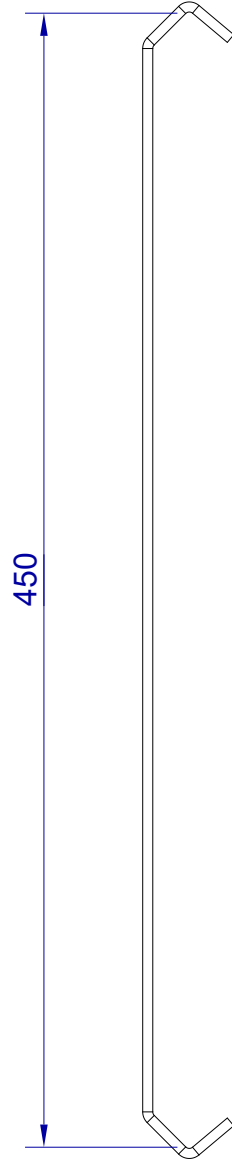

This drawing is HangOn AB property. It can't be reproduced or communicated without our written agreement

Product no.	450X4,0 PDVX2
Description	Hook, stock item