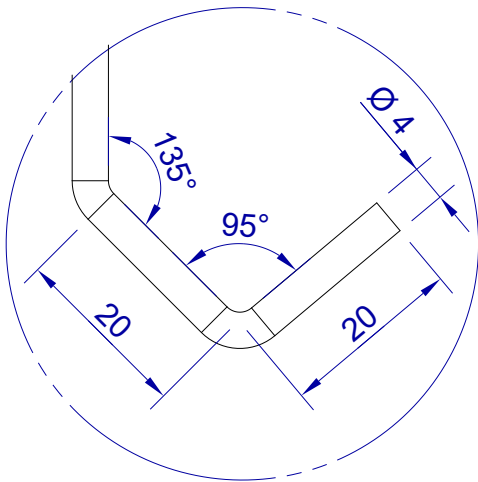

This drawing is HangOn AB property. It can't be reproduced or communicated without our written agreement

Product no.	450X4,0 PDVX2
Description	Hook, stock item