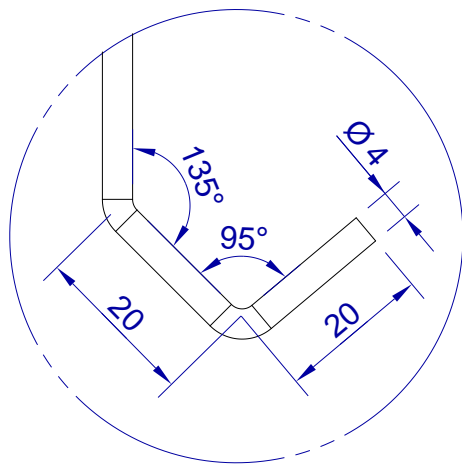

This drawing is HangOn AB property. It can't be reproduced or communicated without our written agreement

700

hang[®]
On

Product no.
700X4,0 90DVX2
Description
Hook, stock item