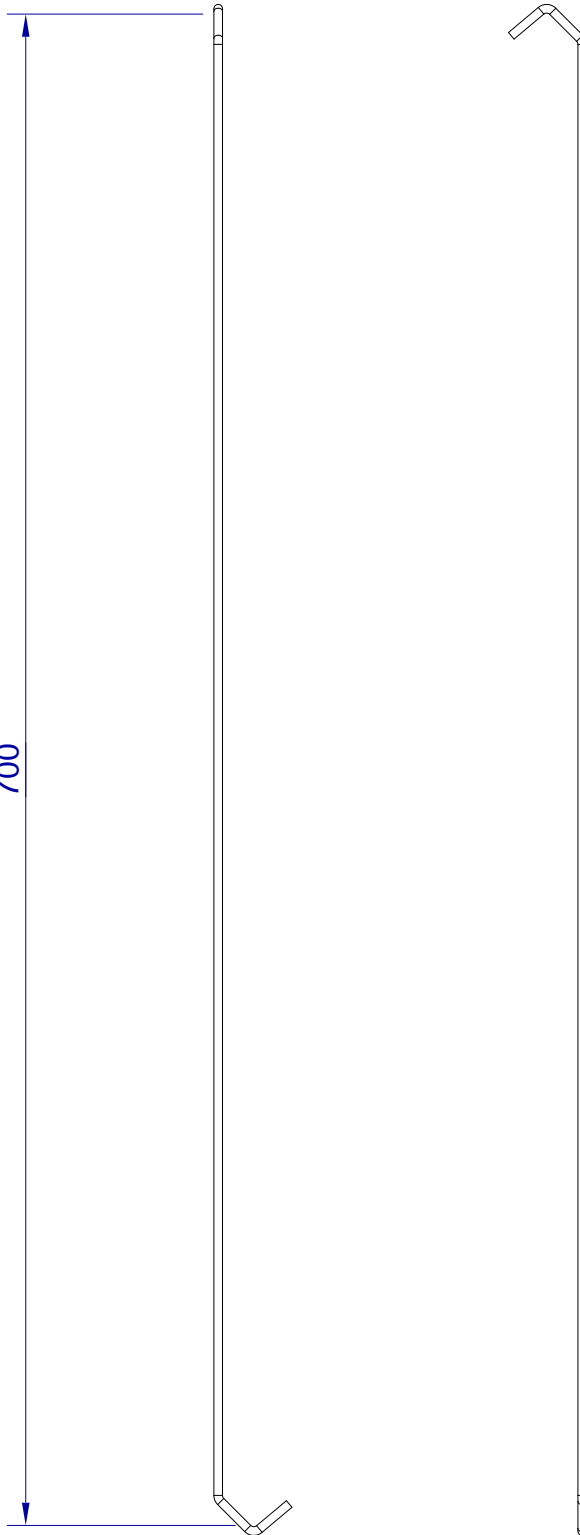

This drawing is HangOn AB property. It can't be reproduced or communicated without our written agreement

700

hang[®]
On

Product no.
700X4,0 90DVX2
Description
Hook, stock item