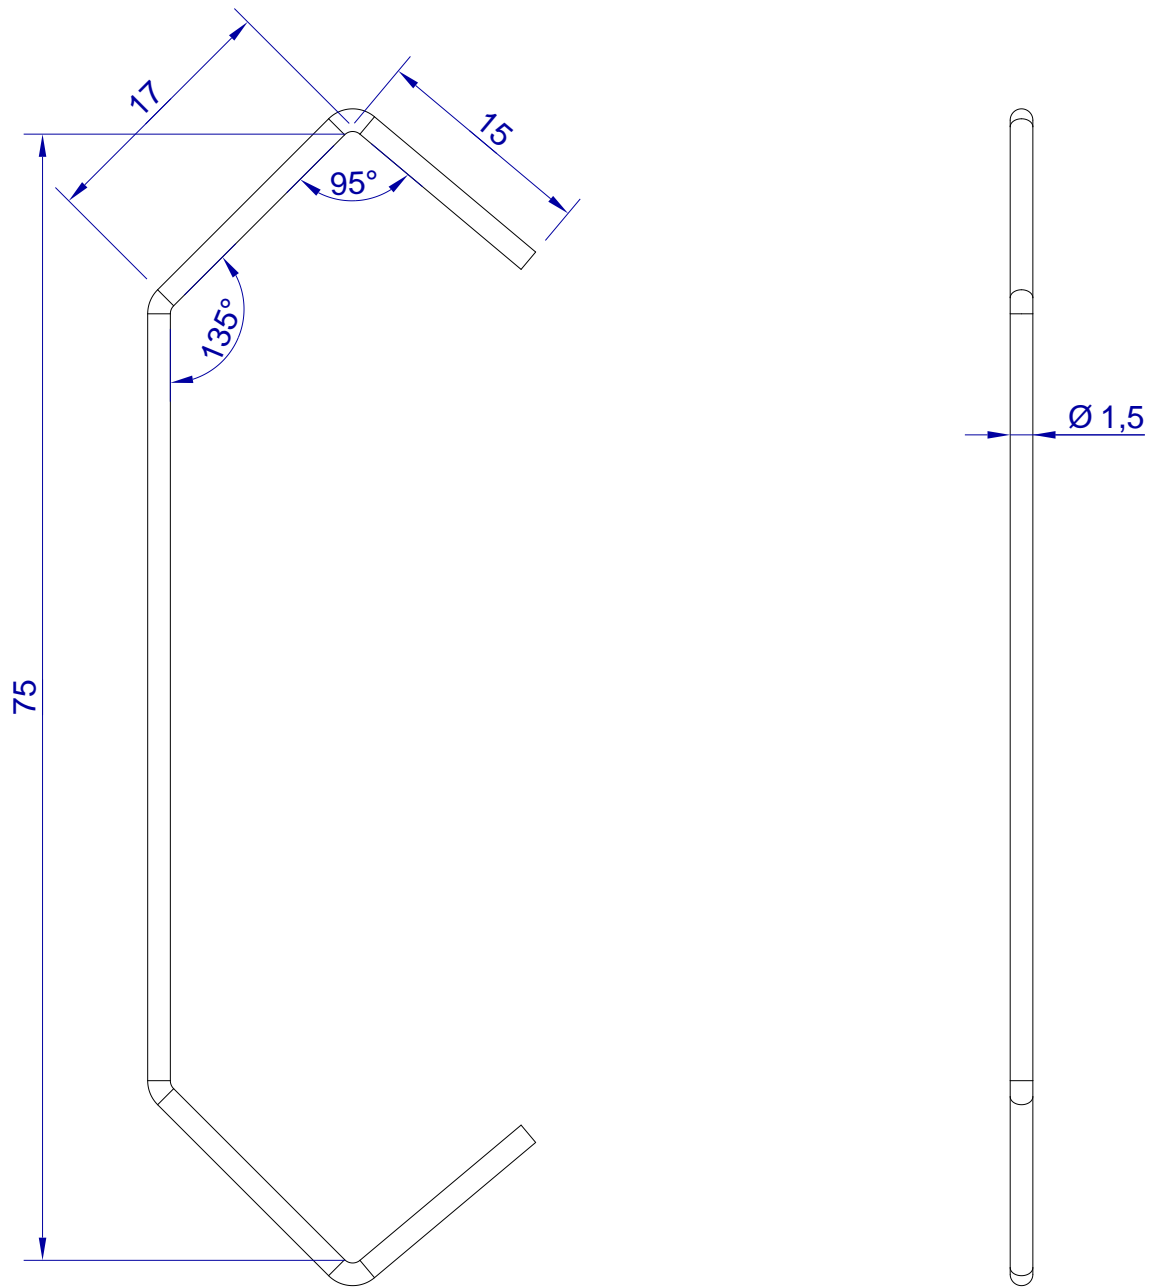

This drawing is HangOn AB property. It can't be reproduced or communicated without our written agreement

hang[®]
On

Product no.

F075X1,5 PDVX2

Description

Fixed hooks, stock item