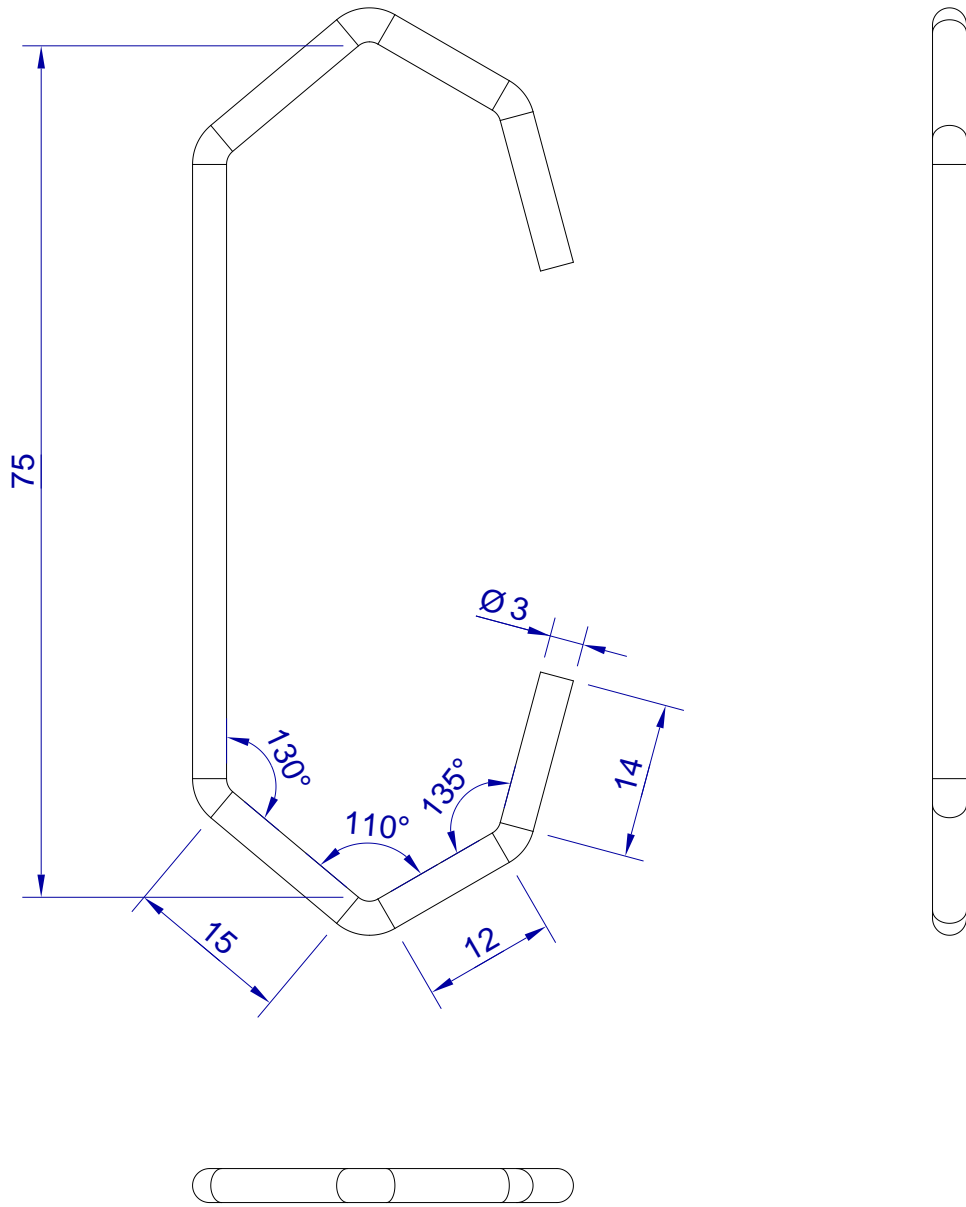

This drawing is HangOn AB property. It can't be reproduced or communicated without our written agreement

hang[®]
On

Product no.
075X3,0 PTRVX2
Description
Hook, stock item