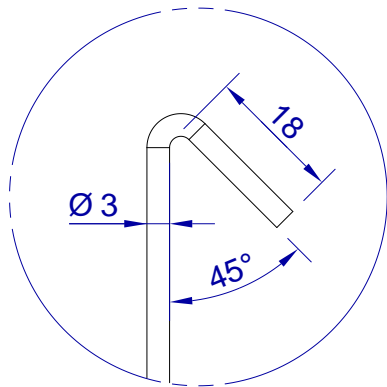

This drawing is HangOn AB property. It can't be reproduced or communicated without our written agreement

hang[®]
On

Product no.
800X3,0 PDV

Description
Hook, stock item