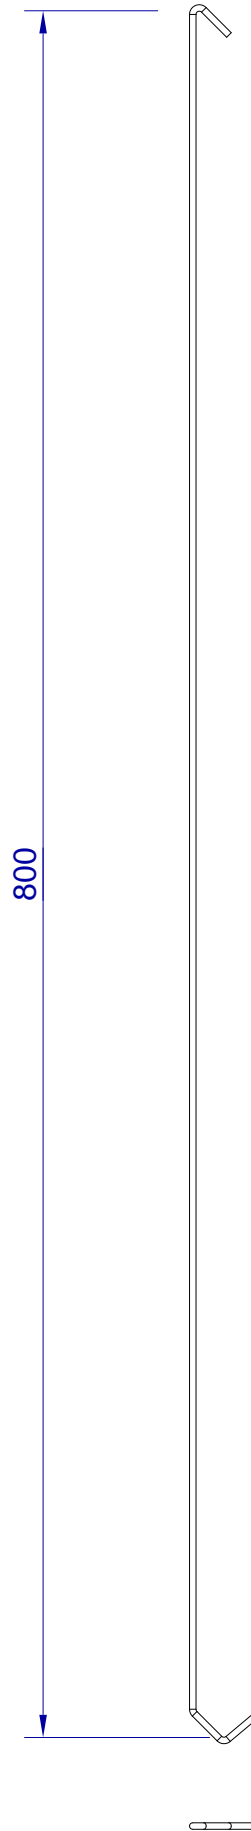

This drawing is HangOn AB property. It can't be reproduced or communicated without our written agreement

hang[®]
On

Product no.
800X3,0 PDV

Description
Hook, stock item