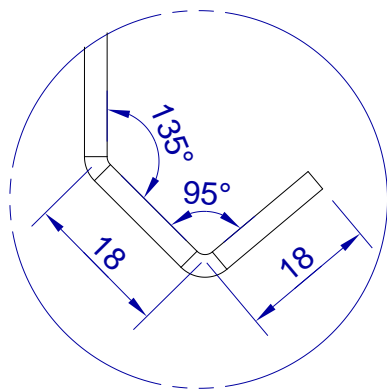

This drawing is HangOn AB property. It can't be reproduced or communicated without our written agreement

hang[®]
On

Product no.
800X3,0 PDV

Description
Hook, stock item