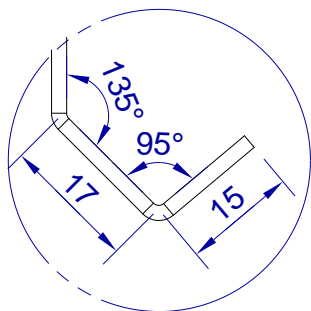

This drawing is HangOn AB property. It can't be reproduced or communicated without our written agreement

hang[®]
On

Product no.
500X2,0 PDV

Description
Hook, stock item