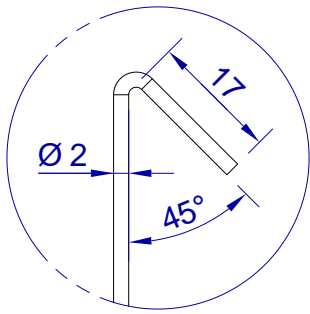

This drawing is HangOn AB property. It can't be reproduced or communicated without our written agreement

hang[®]
On

Product no.
500X2,0 PDV

Description
Hook, stock item