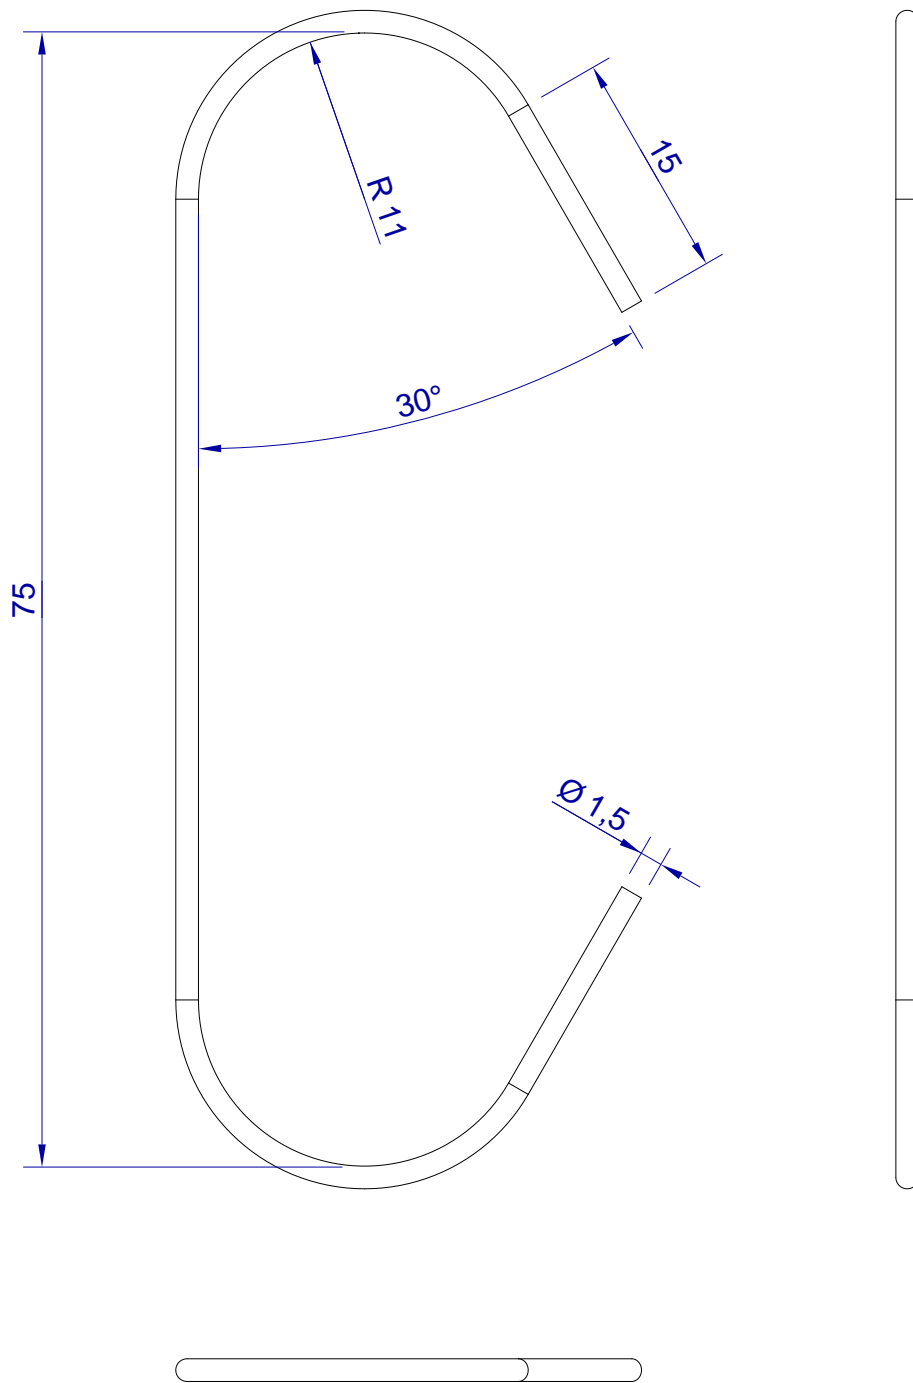

This drawing is HangOn AB property. It can't be reproduced or communicated without our written agreement

hang[®]
On

Product no.
075X1,5 PR11X2
Description
Hook, stock item