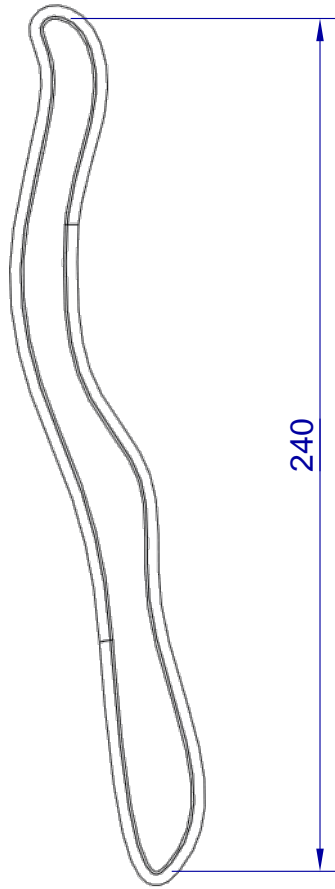

This drawing is HangOn AB property. It can't be reproduced or communicated without our written agreement

hang<sup>®</sup>  
On

Product no.  
GGB 10

Description  
Rubber band 240x3x3 Green