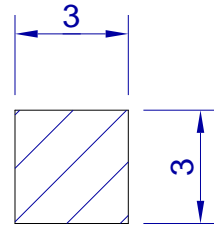

This drawing is HangOn AB property. It can't be reproduced or communicated without our written agreement

hang<sup>®</sup>  
On

Product no.  
GGB 10

Description  
Rubber band 240x3x3 Green