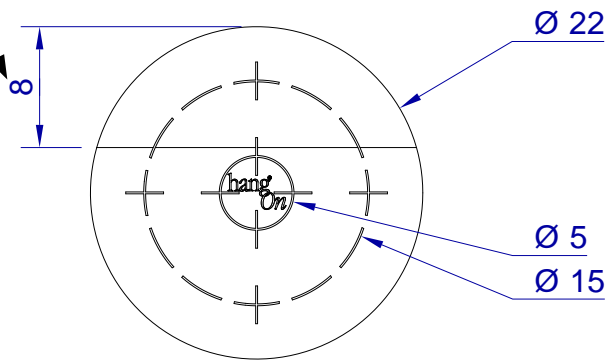

This drawing is HangOn AB property. It can't be reproduced or communicated without our written agreement

Without adhesive

Product no.

ERT 022

Description

Disc with tab and target rings