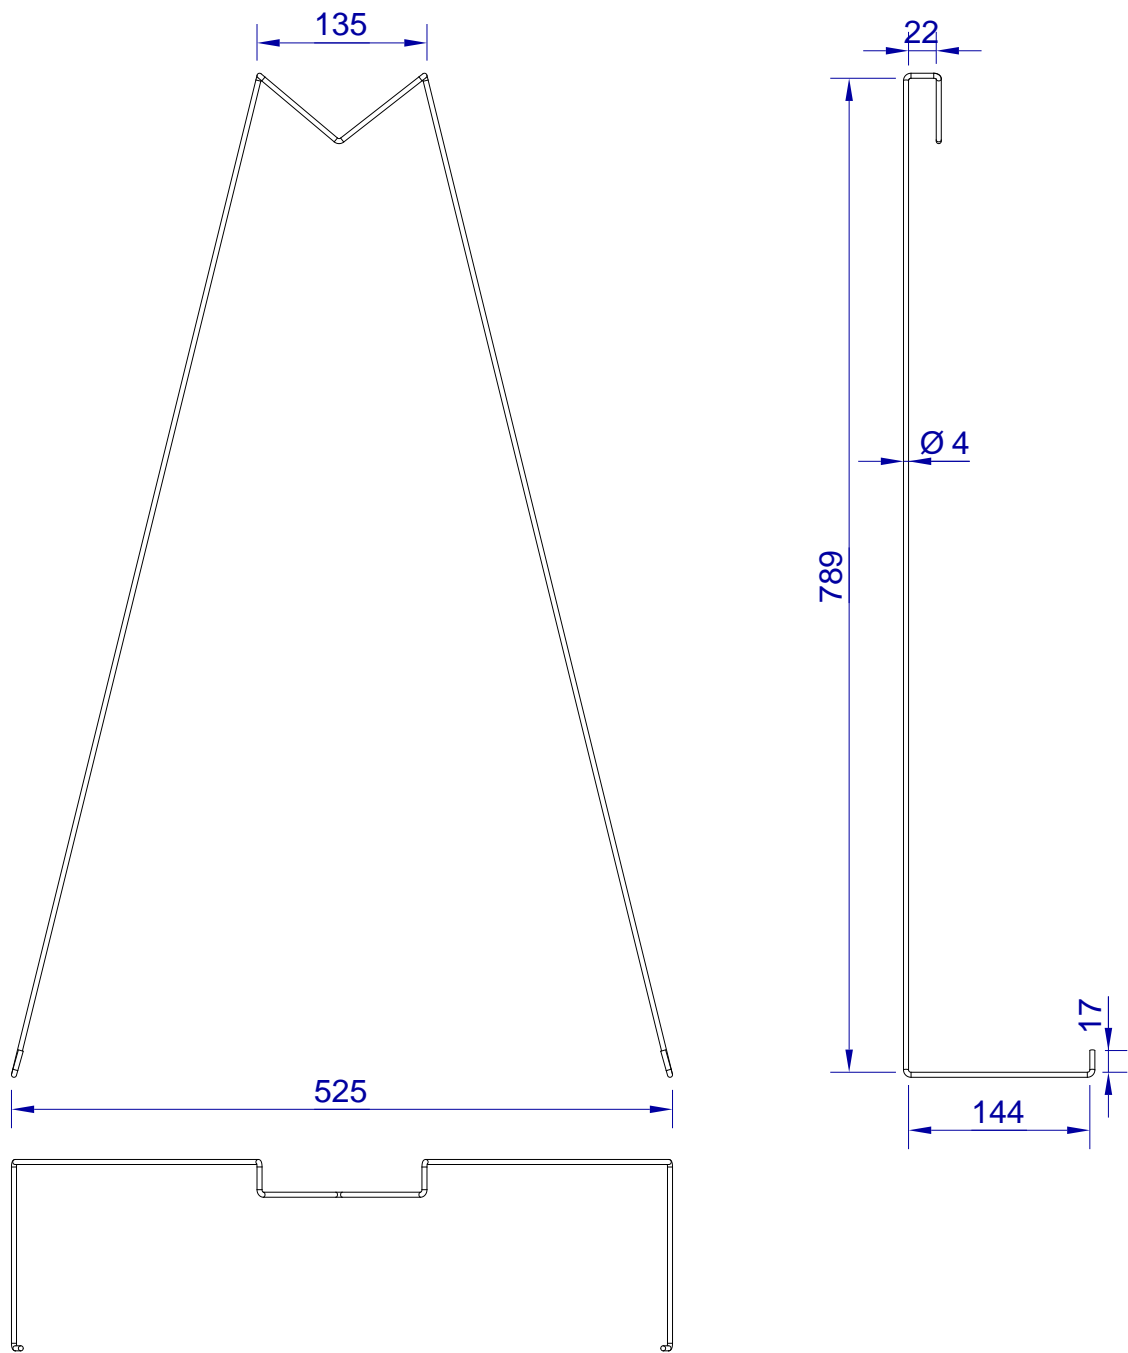

This drawing is HangOn AB property. It can't be reproduced or communicated without our written agreement

hang[®]
On

Product no.

PAL 02-04

Description

Pallet collar holder