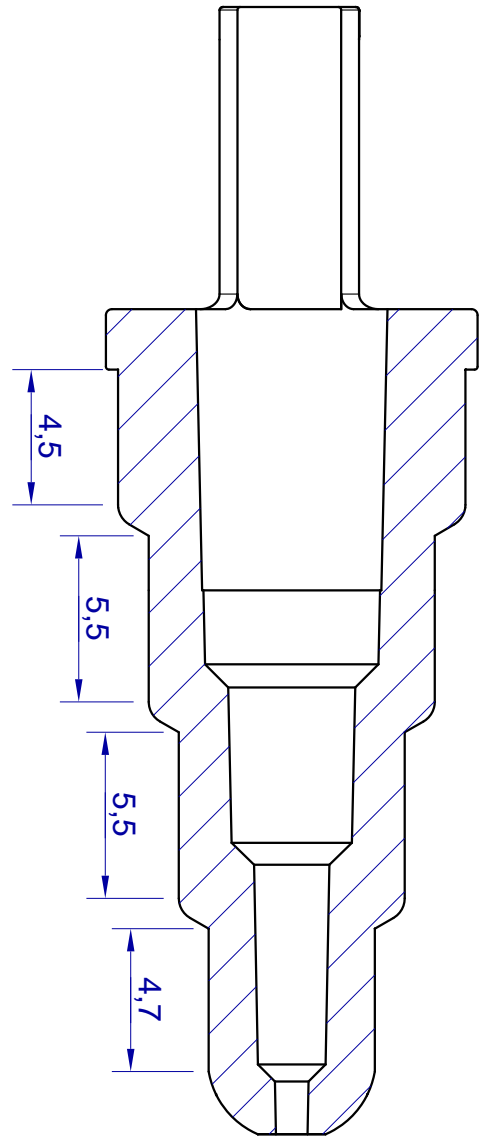

Snitt M10-M10

Snitt M12-M12

Snitt M6-M6

Snitt M8-M8

This drawing is HangOn AB property. It can't be reproduced or communicated without our written agreement

Product no.

GSPE 681012

Description

Step plug M6-M12 EPDM