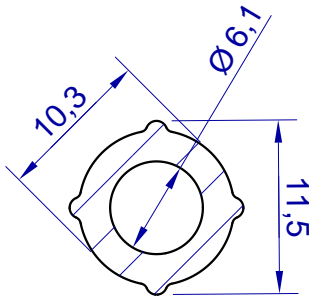

Snitt M10-M10

Snitt M12-M12

Snitt M6-M6

Snitt M8-M8

This drawing is HangOn AB property. It can't be reproduced or communicated without our written agreement

Product no.

GSPE 681012

Description