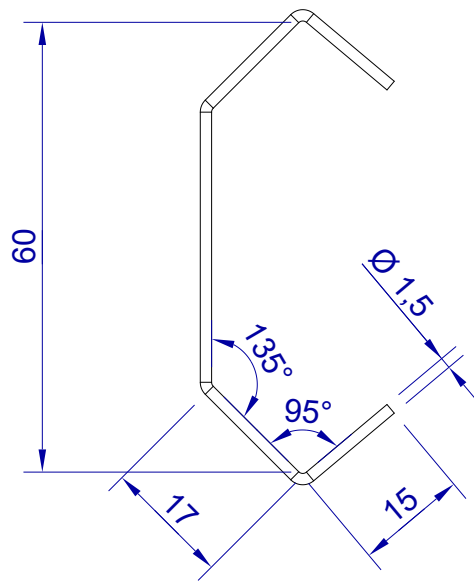

This drawing is HangOn AB property. It can't be reproduced or communicated without our written agreement

hang[®]
On

Product no.
060X1,5 PDVX2
Description
Hook, stock item