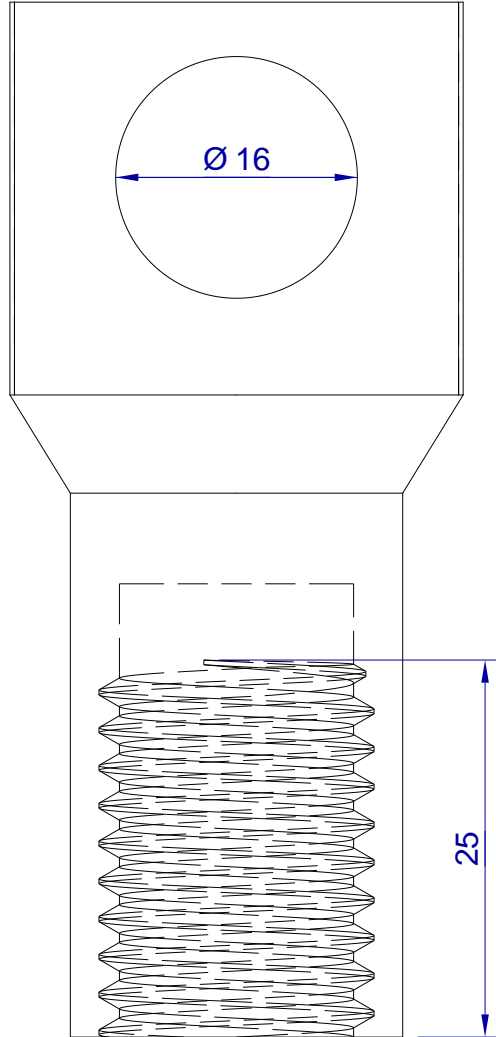

This drawing is HangOn AB property. It can't be reproduced or communicated without our written agreement

hang[®]
On

Product no.

MT 18

Description

Screw cap M18