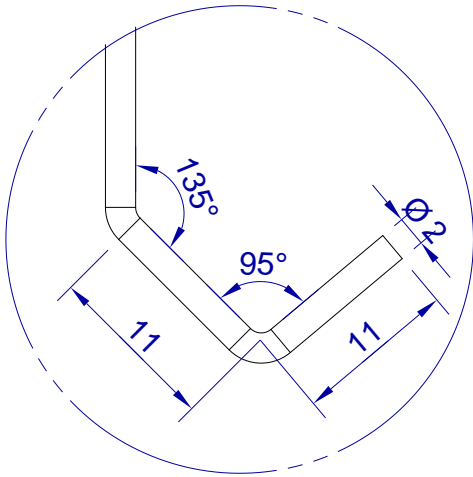

This drawing is HangOn AB property. It can't be reproduced or communicated without our written agreement

hang<sup>®</sup>  
On

Product no.  
150x2,0 PDVX2 M

Description  
Hook Mini, stock item