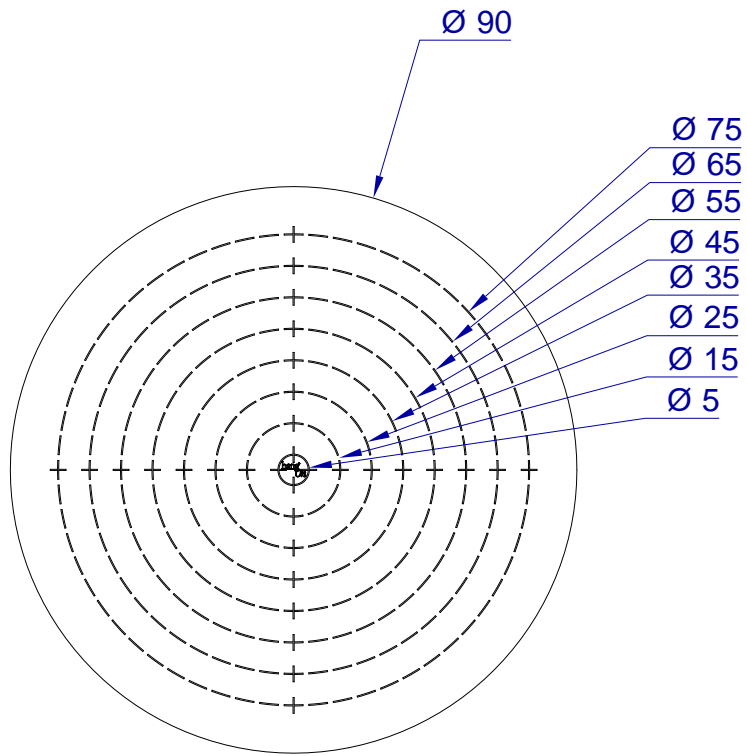

This drawing is HangOn AB property. It can't be reproduced or communicated without our written agreement

Product no.
ERX 090

Description
Disc with target rings and slit back