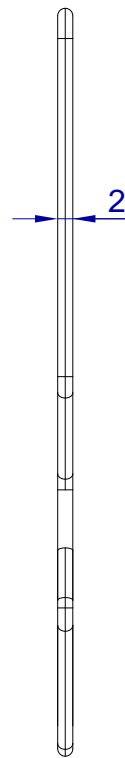

This drawing is HangOn AB property. It can't be reproduced or communicated without our written agreement

hang<sup>®</sup>  
On

Product no.

ROB 50X2,0 D25

Description

Pipe hook type B for pipes Ø25