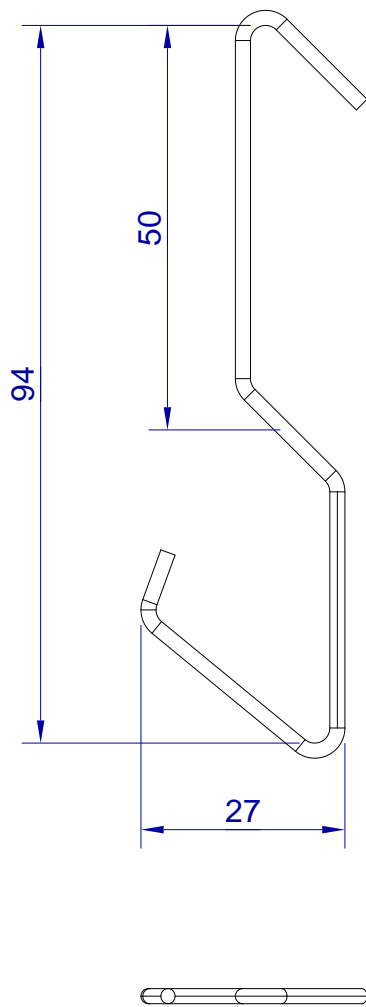

This drawing is HangOn AB property. It can't be reproduced or communicated without our written agreement

hang<sup>®</sup>  
On

Product no.

ROB 50X2,0 D25

Description

Pipe hook type B for pipes Ø25