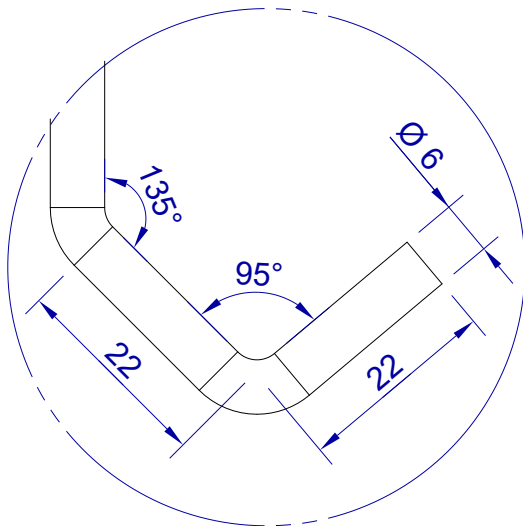

This drawing is HangOn AB property. It can't be reproduced or communicated without our written agreement

hang[®]
On

Product no.
600X6,0 PDVX2
Description
Hook, stock item