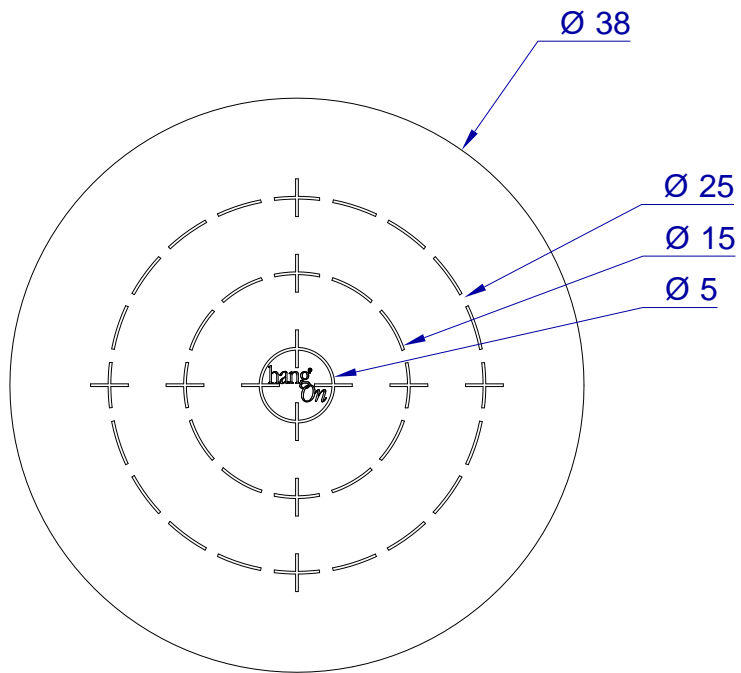

This drawing is HangOn AB property. It can't be reproduced or communicated without our written agreement

Product no.  
ERX 038

Description  
Disc with target rings and slit back