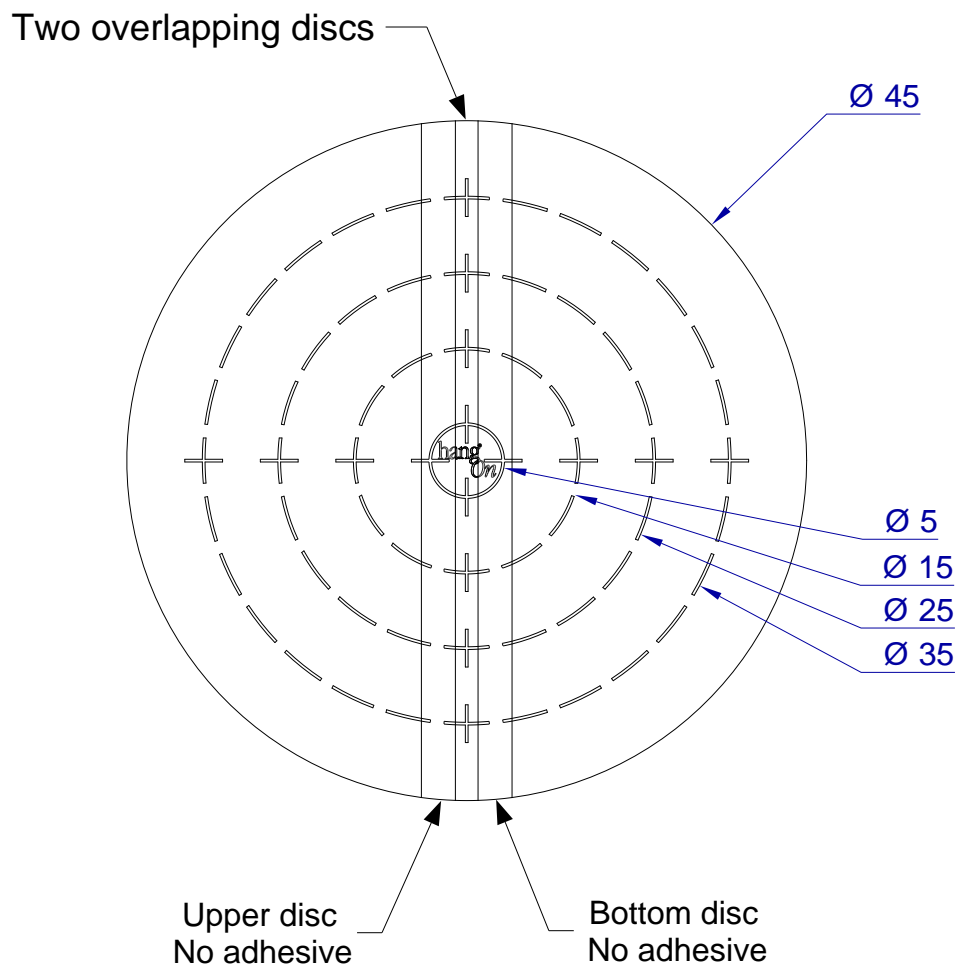

This drawing is HangOn AB property. It can't be reproduced or communicated without our written agreement

Product no.  
ERD 45

Description  
Wishbone disc