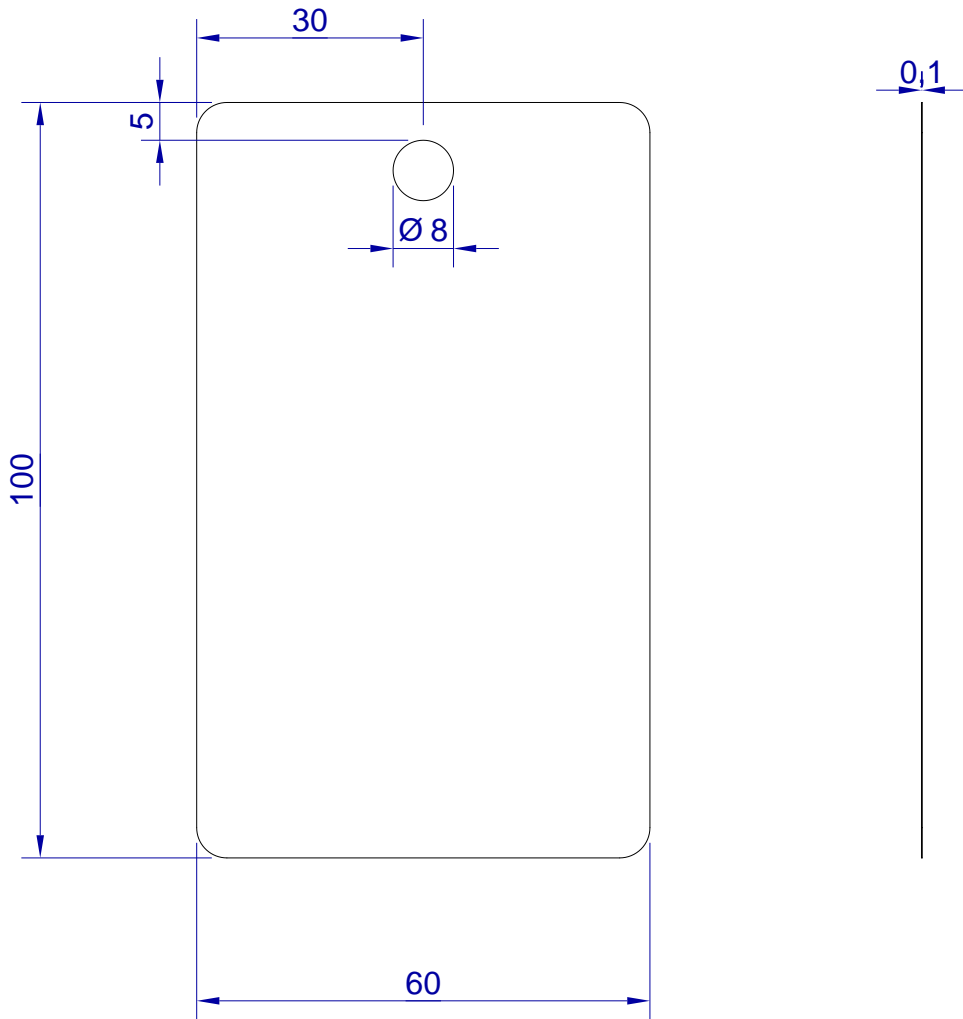

This drawing is HangOn AB property. It can't be reproduced or communicated without our written agreement

hang[®]
On

Product no.
PP 60X100

Description
Test sheet