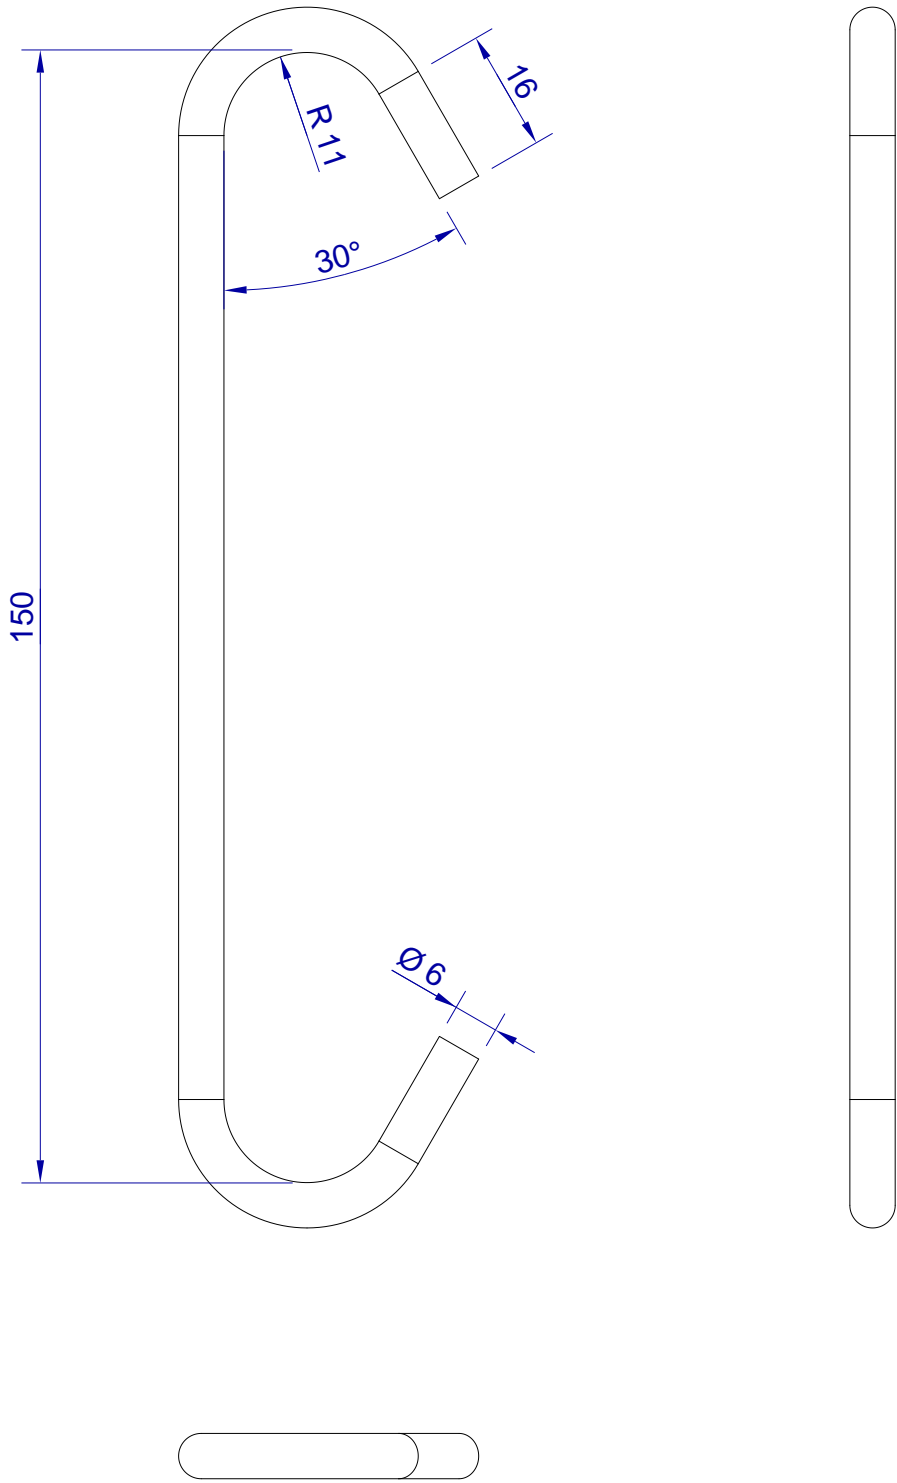

This drawing is HangOn AB property. It can't be reproduced or communicated without our written agreement

Product no.	150x6,0 PRX2
Description	Hook, stock item