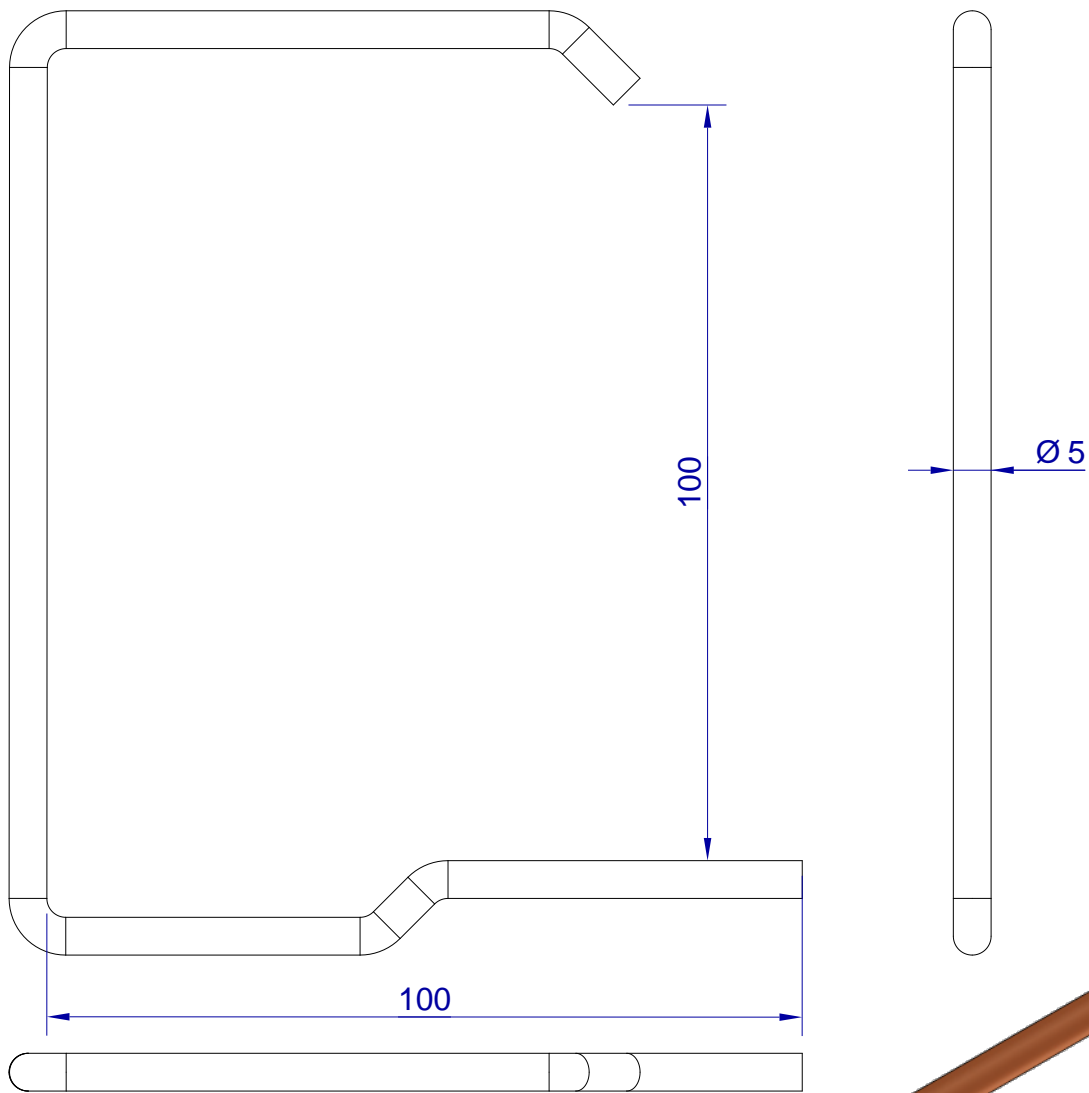

This drawing is HangOn AB property. It can't be reproduced or communicated without our written agreement

hang<sup>®</sup>  
On

Product no.  
HPY A 100x5,0  
Description  
C-hook