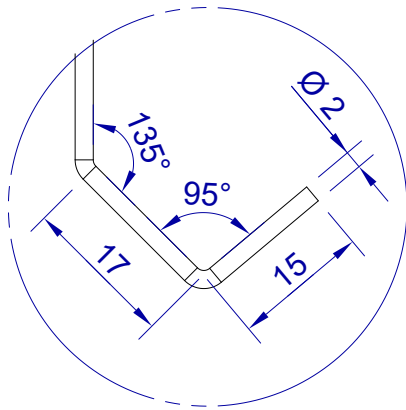

This drawing is HangOn AB property. It can't be reproduced or communicated without our written agreement

hang[®]
On

Product no.
450X2,0 PDVX2
Description
Hook, stock item