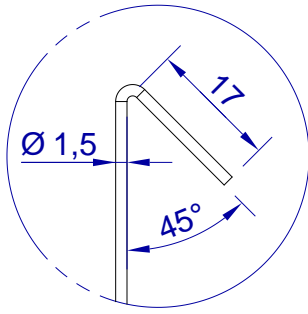

This drawing is HangOn AB property. It can't be reproduced or communicated without our written agreement

hang<sup>®</sup>  
On

Product no.  
350X1,5 PDV

Description  
Hook, stock item