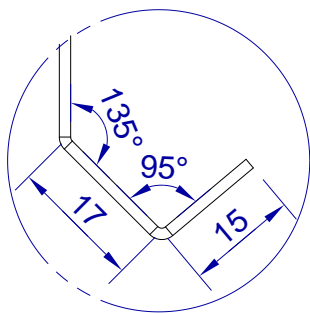

This drawing is HangOn AB property. It can't be reproduced or communicated without our written agreement

hang<sup>®</sup>  
On

Product no.  
350X1,5 PDV

Description  
Hook, stock item