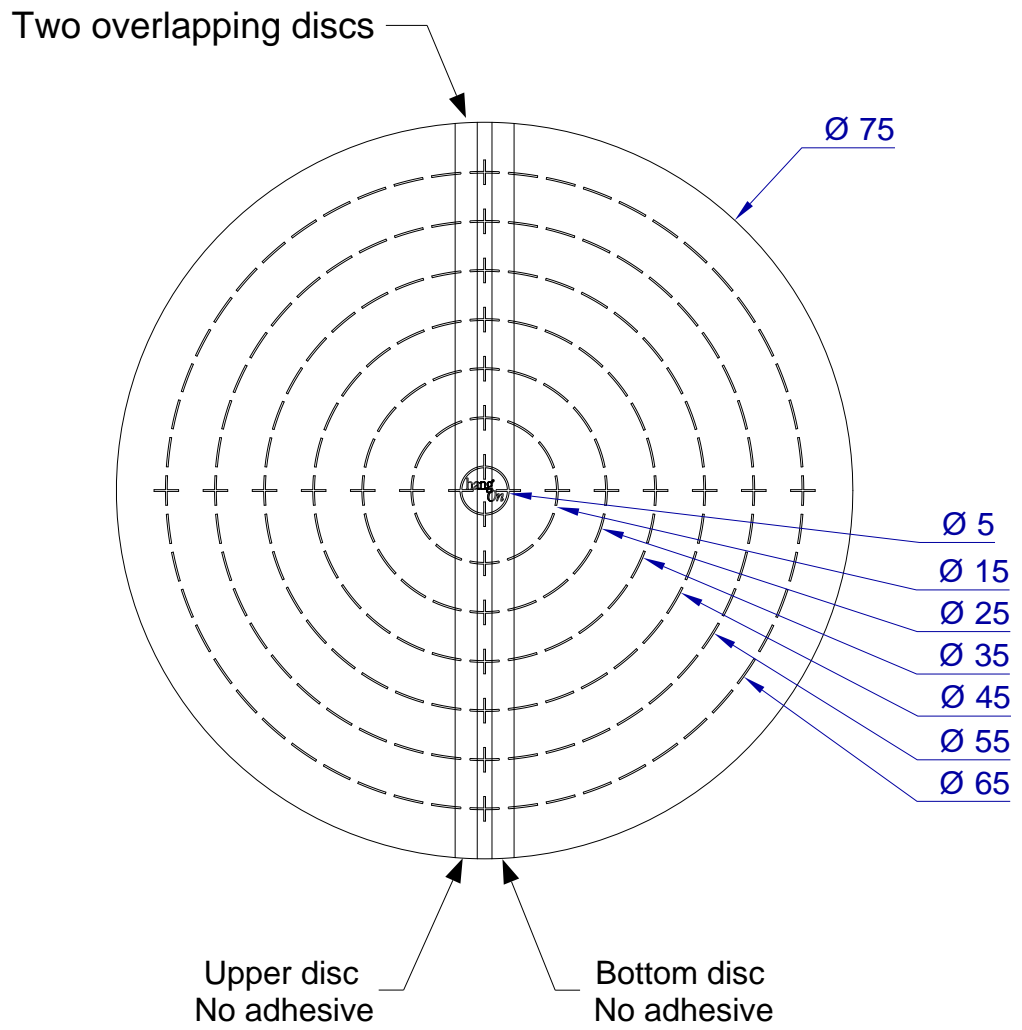

This drawing is HangOn AB property. It can't be reproduced or communicated without our written agreement

Product no.
ERD 75

Description
Wishbone disc