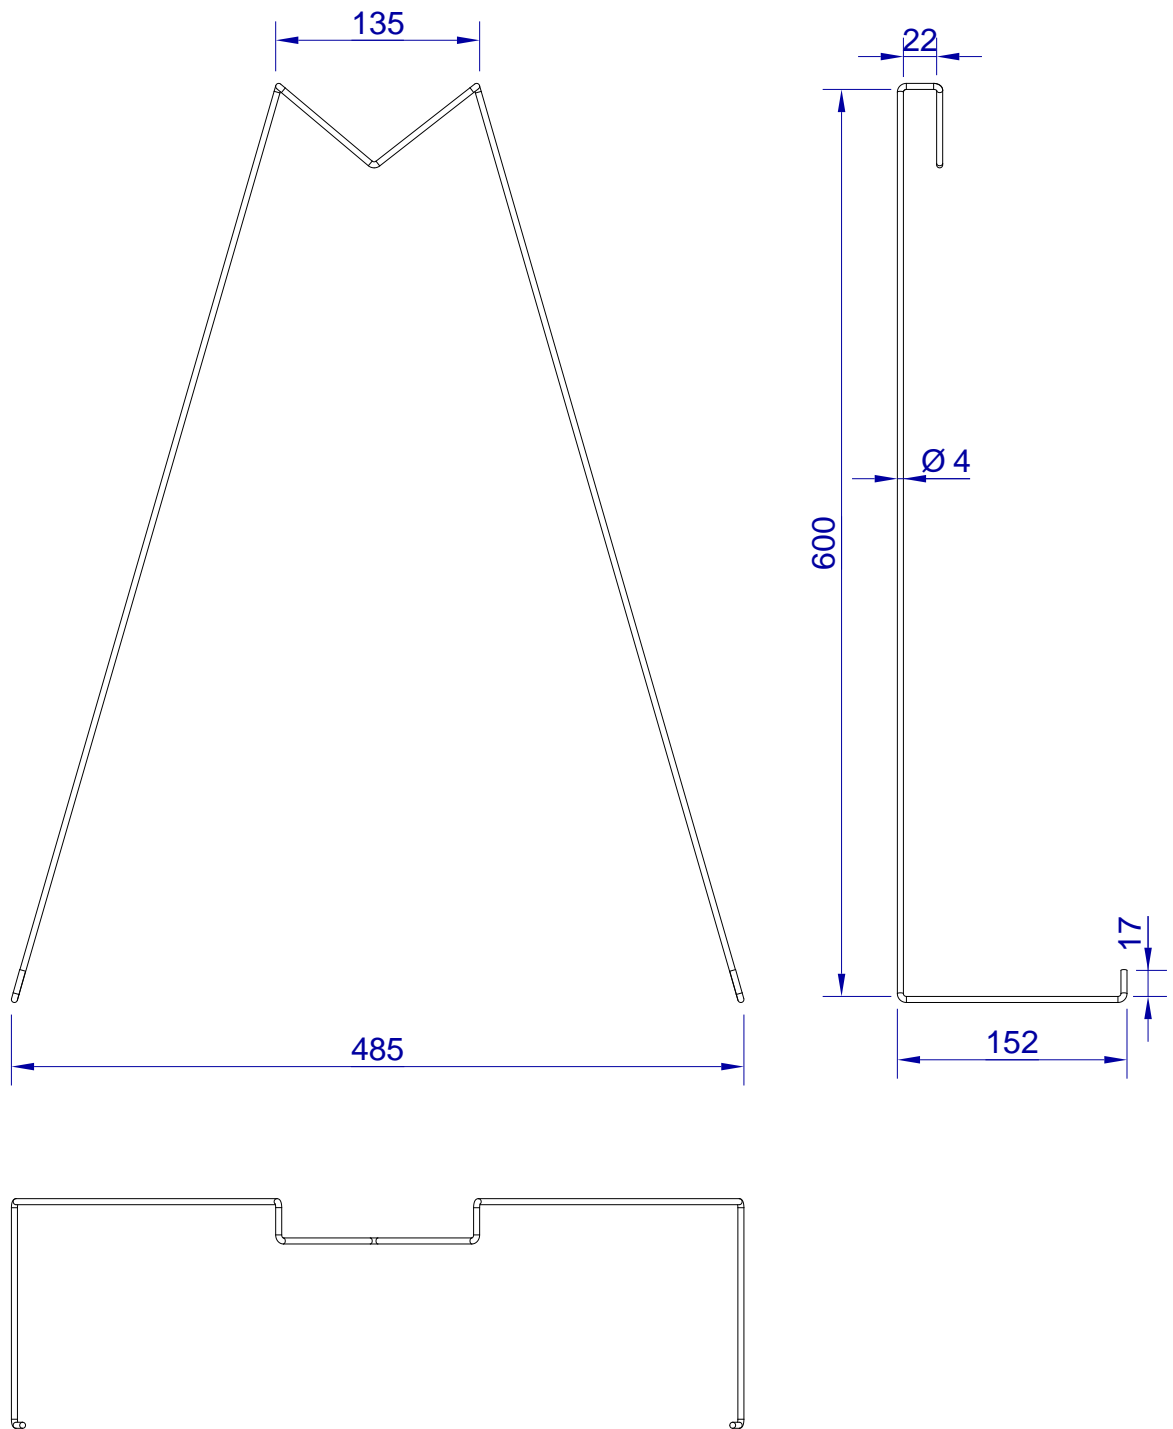

This drawing is HangOn AB property. It can't be reproduced or communicated without our written agreement

hang[®]
On

Product no.

PAL 02-03

Description

Pallet collar holder