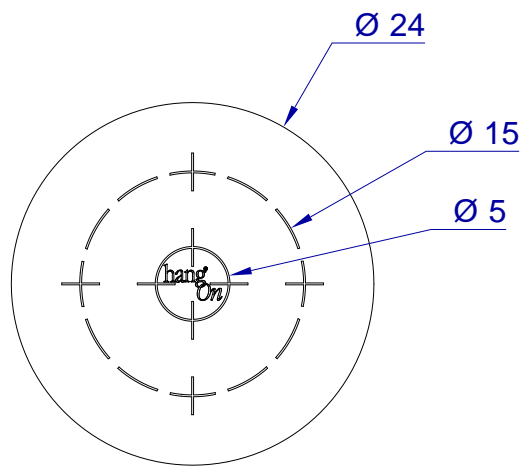

This drawing is HangOn AB property. It can't be reproduced or communicated without our written agreement

hang[®]
On

Product no.
ERX 024

Description
Disc with target rings and slit back