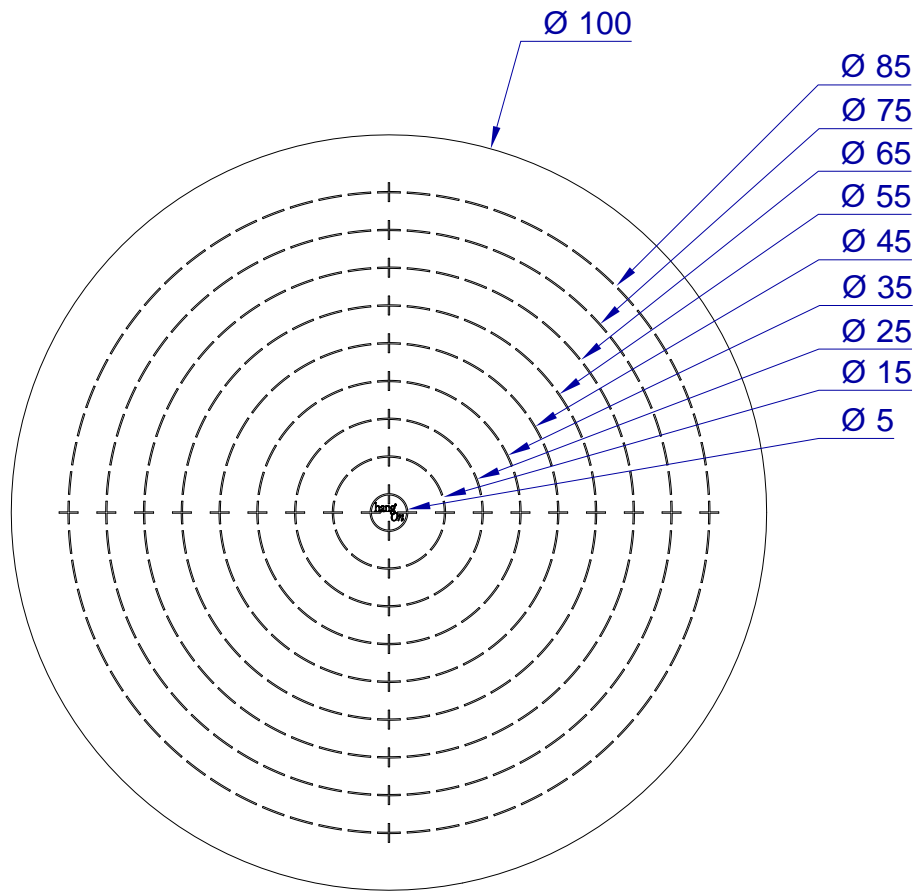

This drawing is HangOn AB property. It can't be reproduced or communicated without our written agreement

Product no.
ERX 100

Description
Disc with target rings and slit back