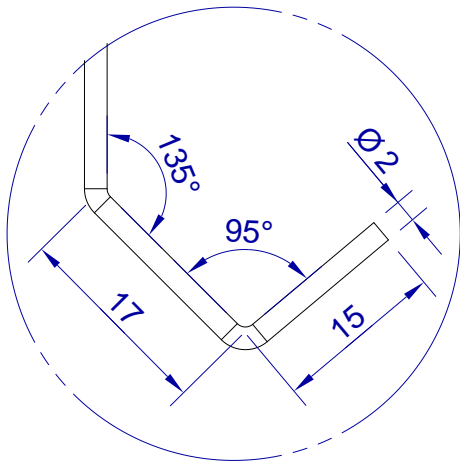

This drawing is HangOn AB property. It can't be reproduced or communicated without our written agreement

450

hang[®]
On

Product no.
450X2,0 90DV
Description
Hook