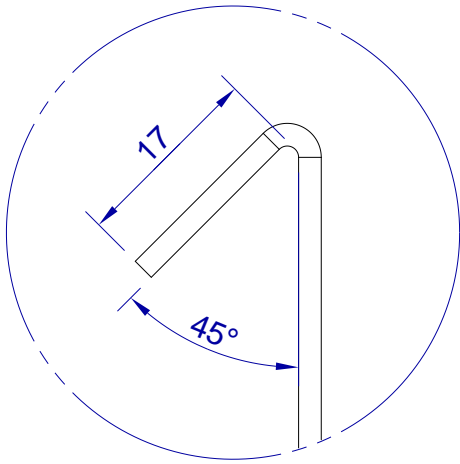

This drawing is HangOn AB property. It can't be reproduced or communicated without our written agreement

450

hang[®]
On

Product no.
450X2,0 90DV
Description
Hook