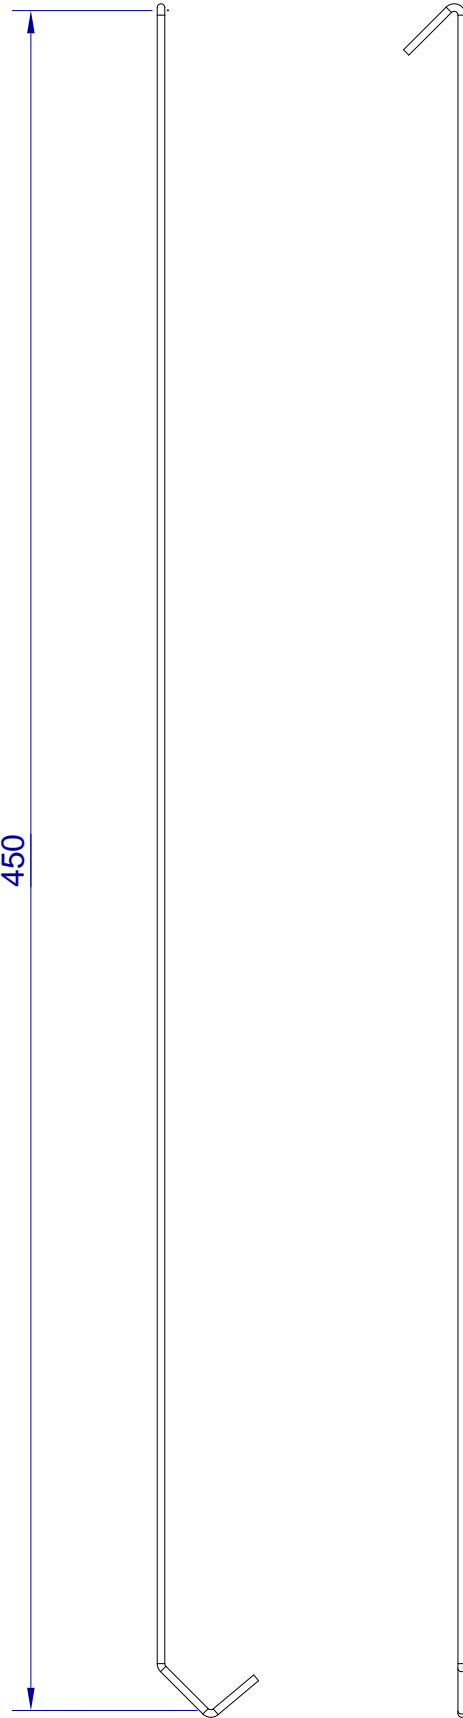

This drawing is HangOn AB property. It can't be reproduced or communicated without our written agreement

450

hang[®]
On

Product no.
450X2,0 90DV
Description
Hook